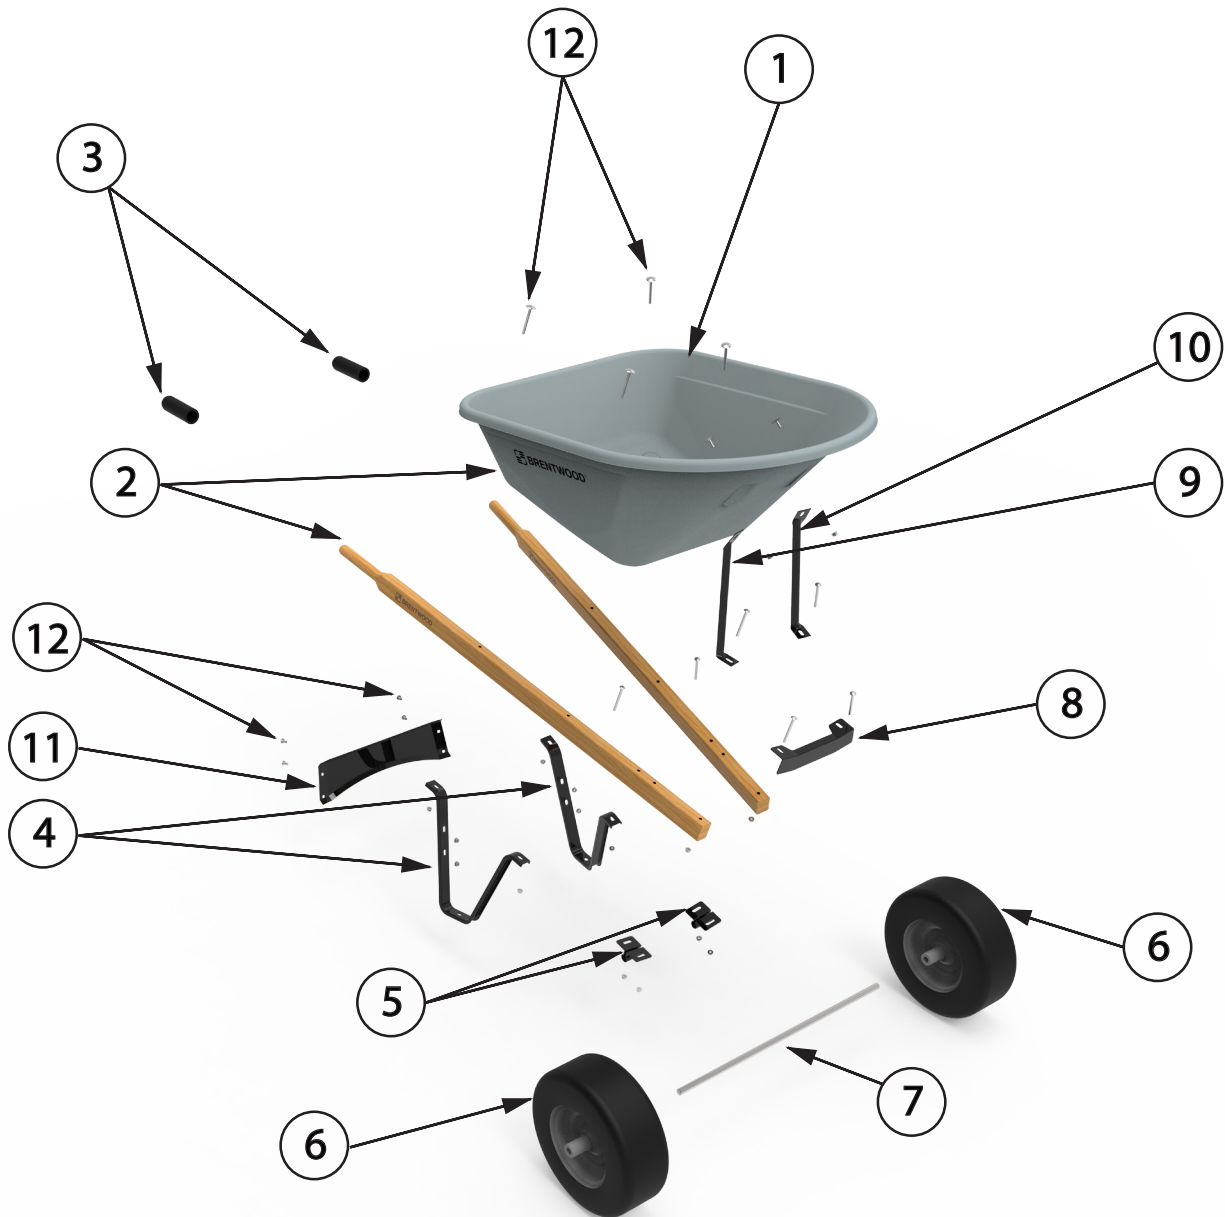

ACWB20479 - 8 CUBE DOUBLE WHEEL		
#	PART NUMBER	DESCRIPTION
1	ACWB20292	PAN- HDPE 8 CUBE
2	CCWB16610	HANDLES
3	CCWB16517	HANDLE GRIPS
4	CCWB16310	LEG
5	CCWB19424	AXLE BRACKET
6	CCWB19532	TURF TIRE
7	CCWB19545	3/4" AXLE 2 WHEEL
8	CCWB19694	NOSE PIECE V-TYPE
9	CCWB19405	FRONT BRACE (RIGHT)
10	CCWB19406	FRONT BRACE (LEFT)
11	CCWB19307	LEG BRACE ARCHED
12	CCWB20728	FASTENER SET - HDPE