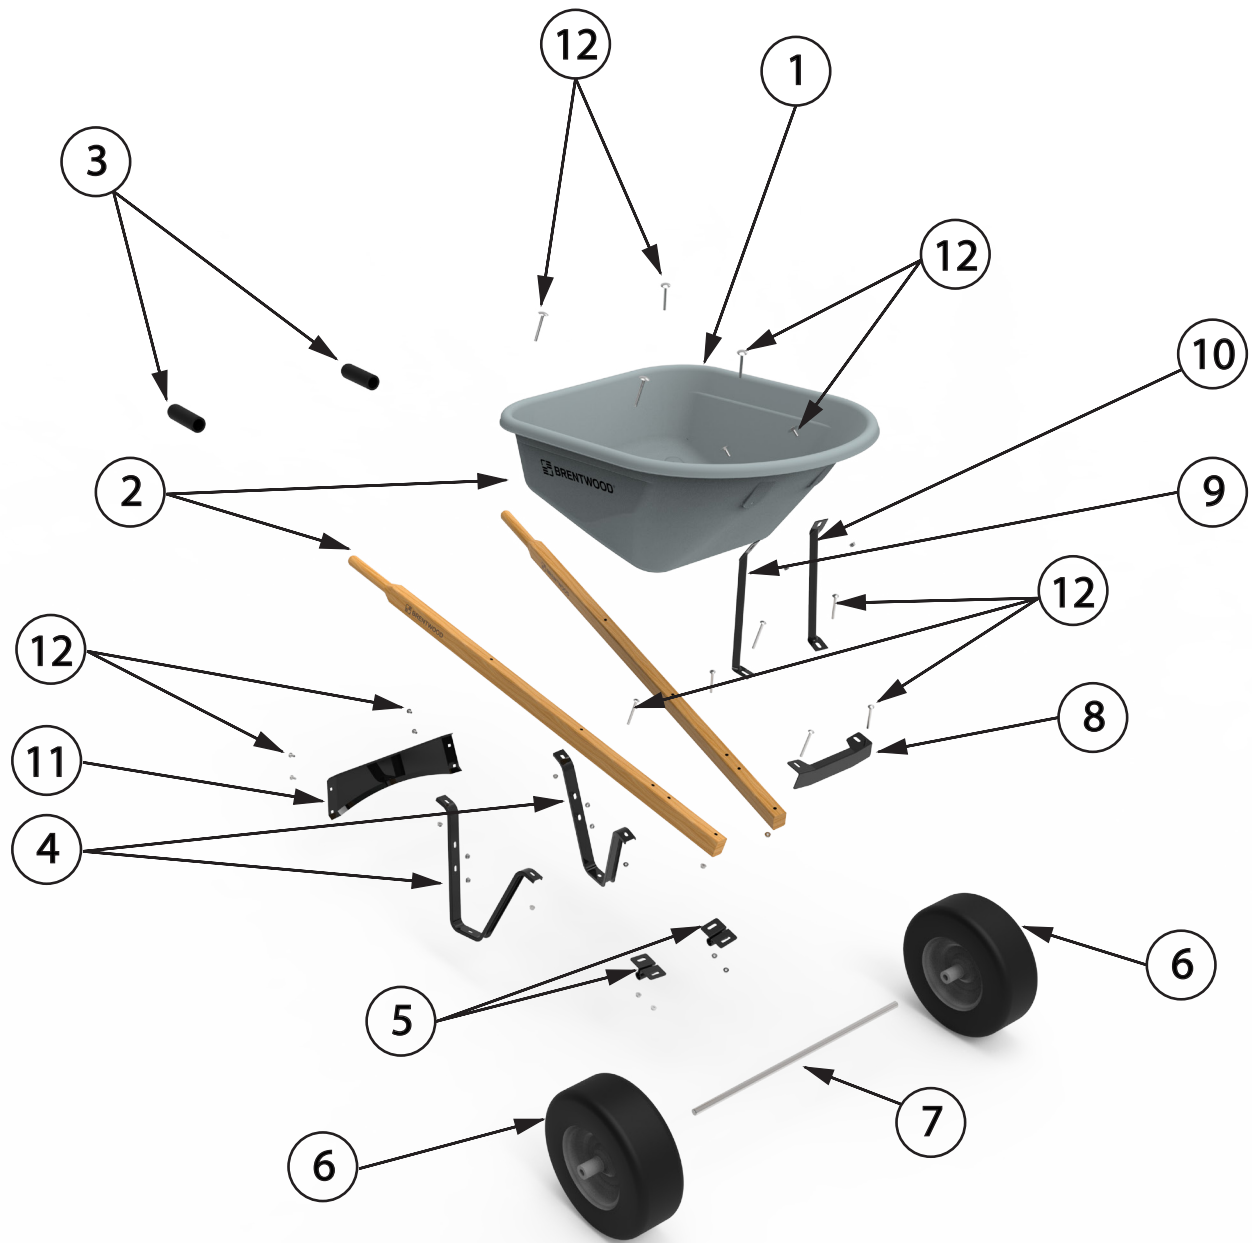

ACWB20481 - 6 CUBE DOUBLE WHEEL		
#	PART NUMBER	DESCRIPTION
1	ACWB20288	PAN- HDPE 6 CUBE
2	CCWB16610	HANDLES
3	CCWB16517	HANDLE GRIPS
4	CCWB16310	LEG
5	CCWB19424	AXLE BRACKET
6	CCWB19672	FLAT FREE TIRE
7	CCWB19545	3/4" AXLE 2 WHEEL
8	CCWB19694	NOSE PIECE V-TYPE
9	CCWB19405	FRONT BRACE (RIGHT)
10	CCWB19406	FRONT BRACE (LEFT)
11	CCWB19307	LEG BRACE ARCHED
12	CCWB20728	FASTENER SET - HDPE