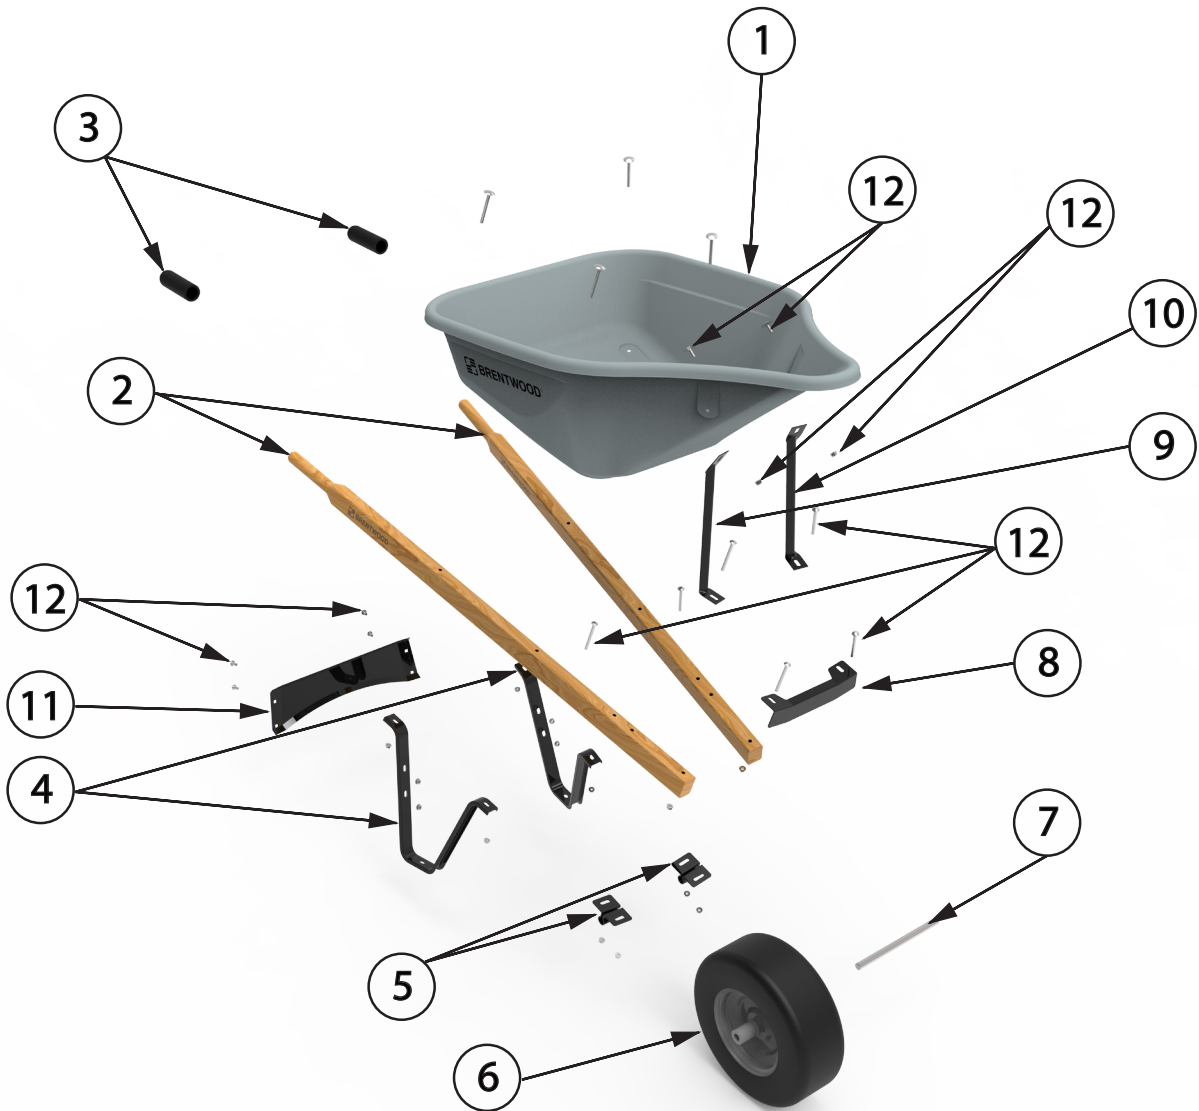

ACWB20258 - 6 CUBE POUR SPOUT SINGLE WHEEL		
#	PART NUMBER	DESCRIPTION
1	ACWB20271	PAN- HDPE POUR 6 CUBE
2	CCWB16610	HANDLES
3	CCWB16517	HANDLE GRIPS
4	CCWB16310	LEG
5	CCWB19424	AXLE BRACKET
6	CCWB19532	TURF TIRE
7	CCWB19534	3/4" AXLE 1 WHEEL
8	CCWB19694	NOSE PIECE V-TYPE
9	CCWB16665	FRONT BRACE
10	CCWB16665	FRONT BRACE
11	CCWB19307	LEG BRACE ARCHED
12	CCWB20728	FASTENER SET - HDPE