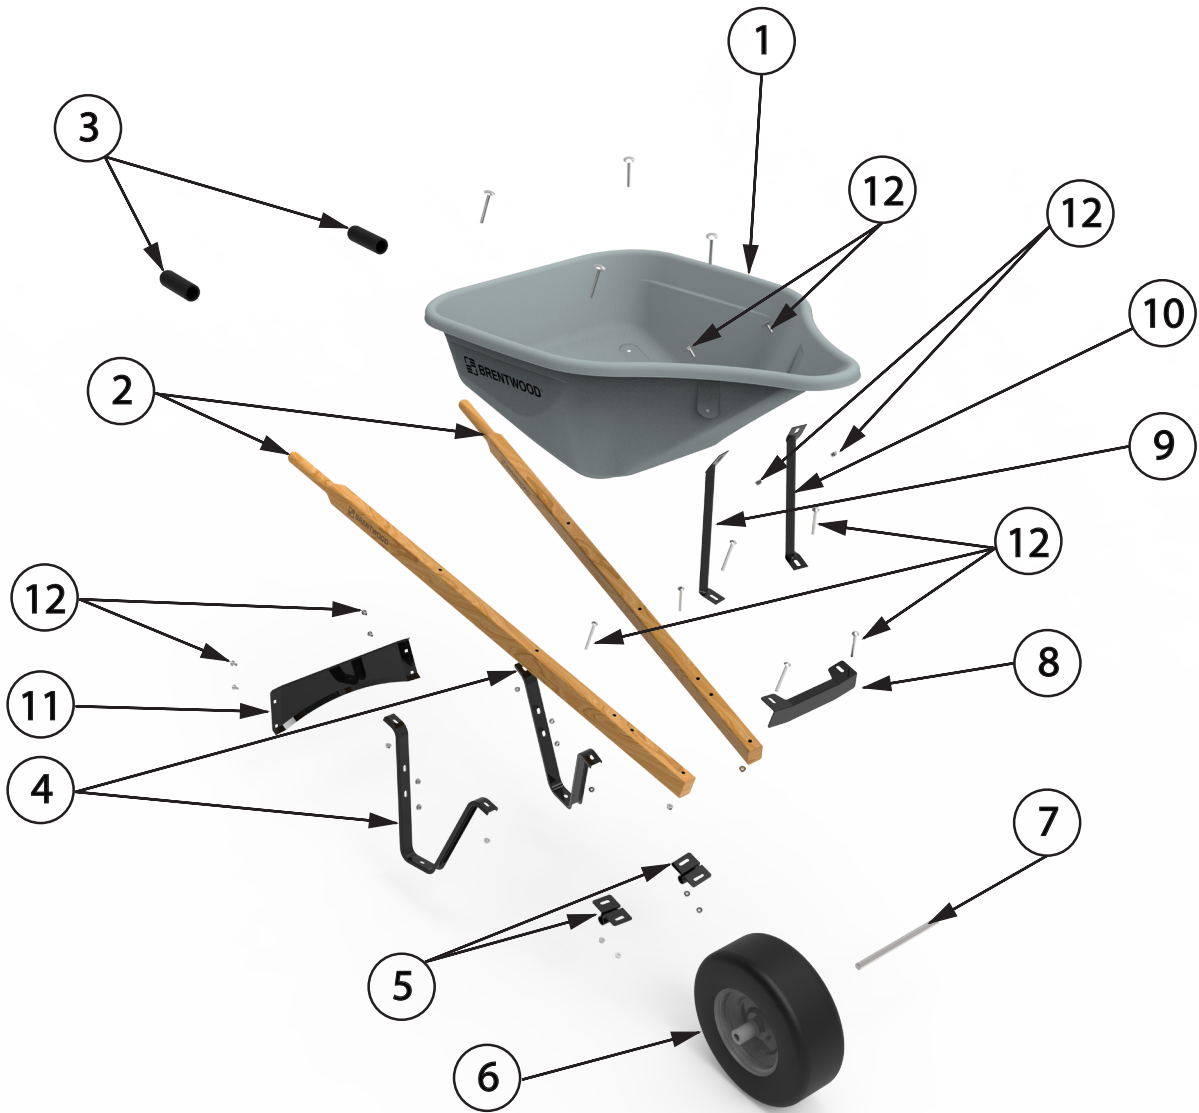

ACWB20262 - 6 CUBE POUR SPOUT SINGLE WHEEL		
#	PART NUMBER	DESCRIPTION
1	ACWB20271	PAN- HDPE POUR 6 CUBE
2	CCWB16610	HANDLES
3	CCWB16517	HANDLE GRIPS
4	CCWB16310	LEG
5	CCWB19424	AXLE BRACKET
6	CCWB19672	FLAT FREE TIRE
7	CCWB19534	3/4" AXLE 1 WHEEL
8	CCWB19694	NOSE PIECE V-TYPE
9	CCWB16665	FRONT BRACE
10	CCWB16665	FRONT BRACE
11	CCWB19307	LEG BRACE ARCHED
12	CCWB20728	FASTENER SET - HDPE