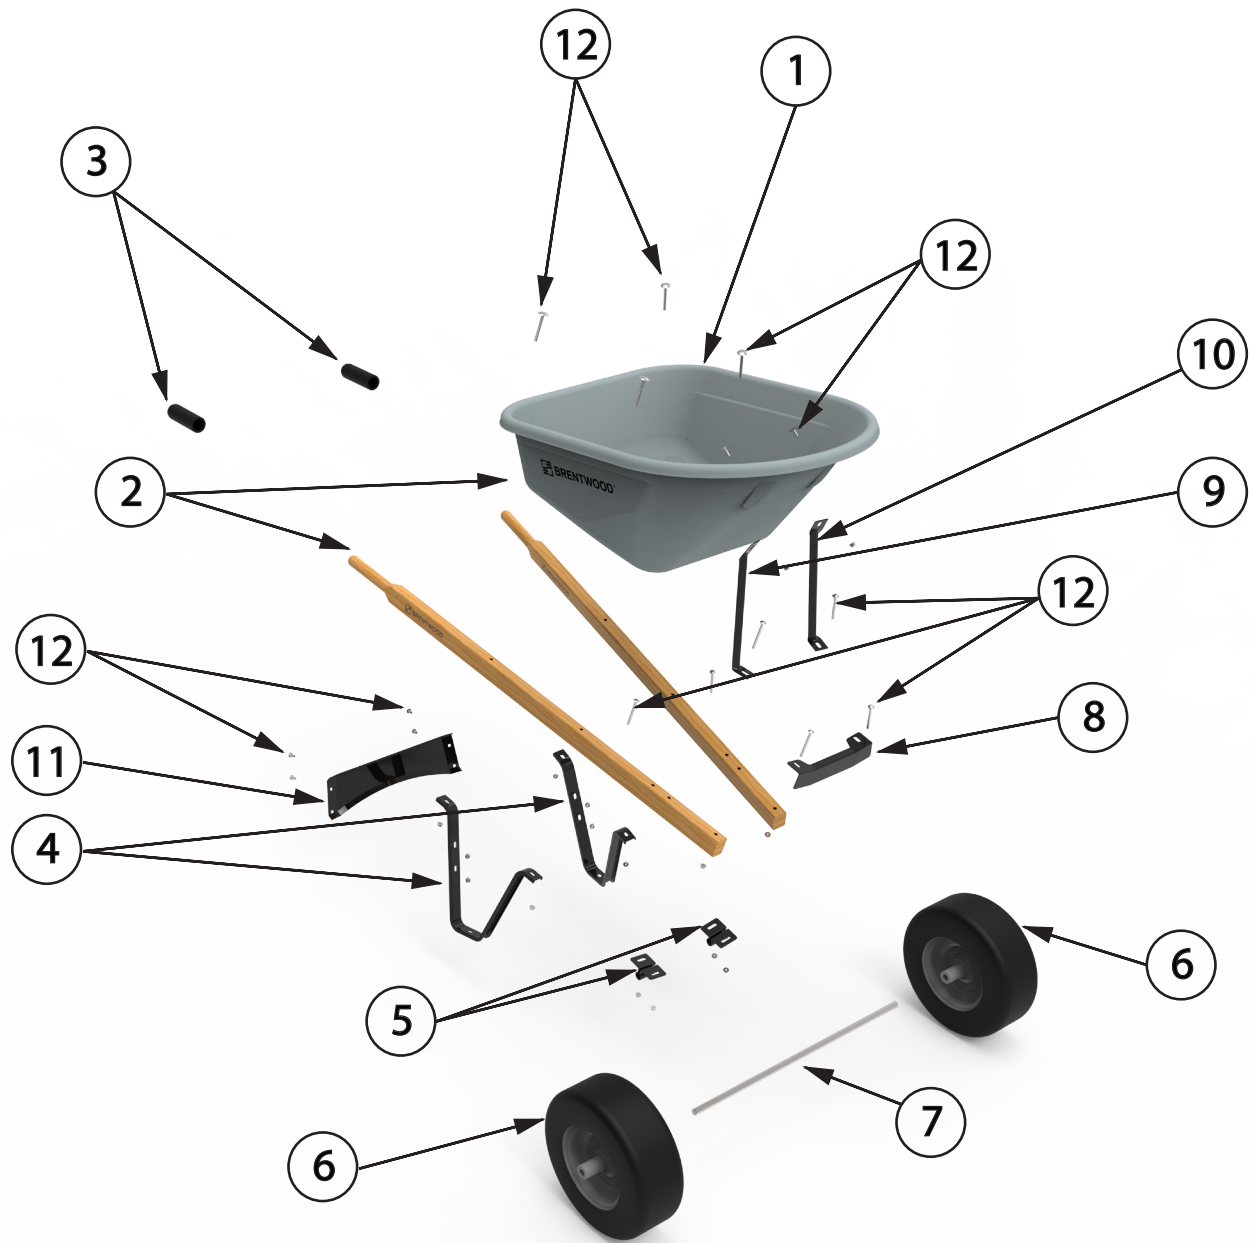

ACWB20477 - 6 CUBE DOUBLE WHEEL		
#	PART NUMBER	DESCRIPTION
1	ACWB20288	PAN- HDPE 6 CUBE
2	CCWB16610	HANDLES
3	CCWB16517	HANDLE GRIPS
4	CCWB16310	LEG
5	CCWB19424	AXLE BRACKET
6	CCWB19532	TURF TIRE
7	CCWB19545	3/4" AXLE 2 WHEEL
8	CCWB19694	NOSE PIECE V-TYPE
9	CCWB19405	FRONT BRACE (RIGHT)
10	CCWB19406	FRONT BRACE (LEFT)
11	CCWB19307	LEG BRACE ARCHED
12	CCWB20728	FASTENER SET - HDPE