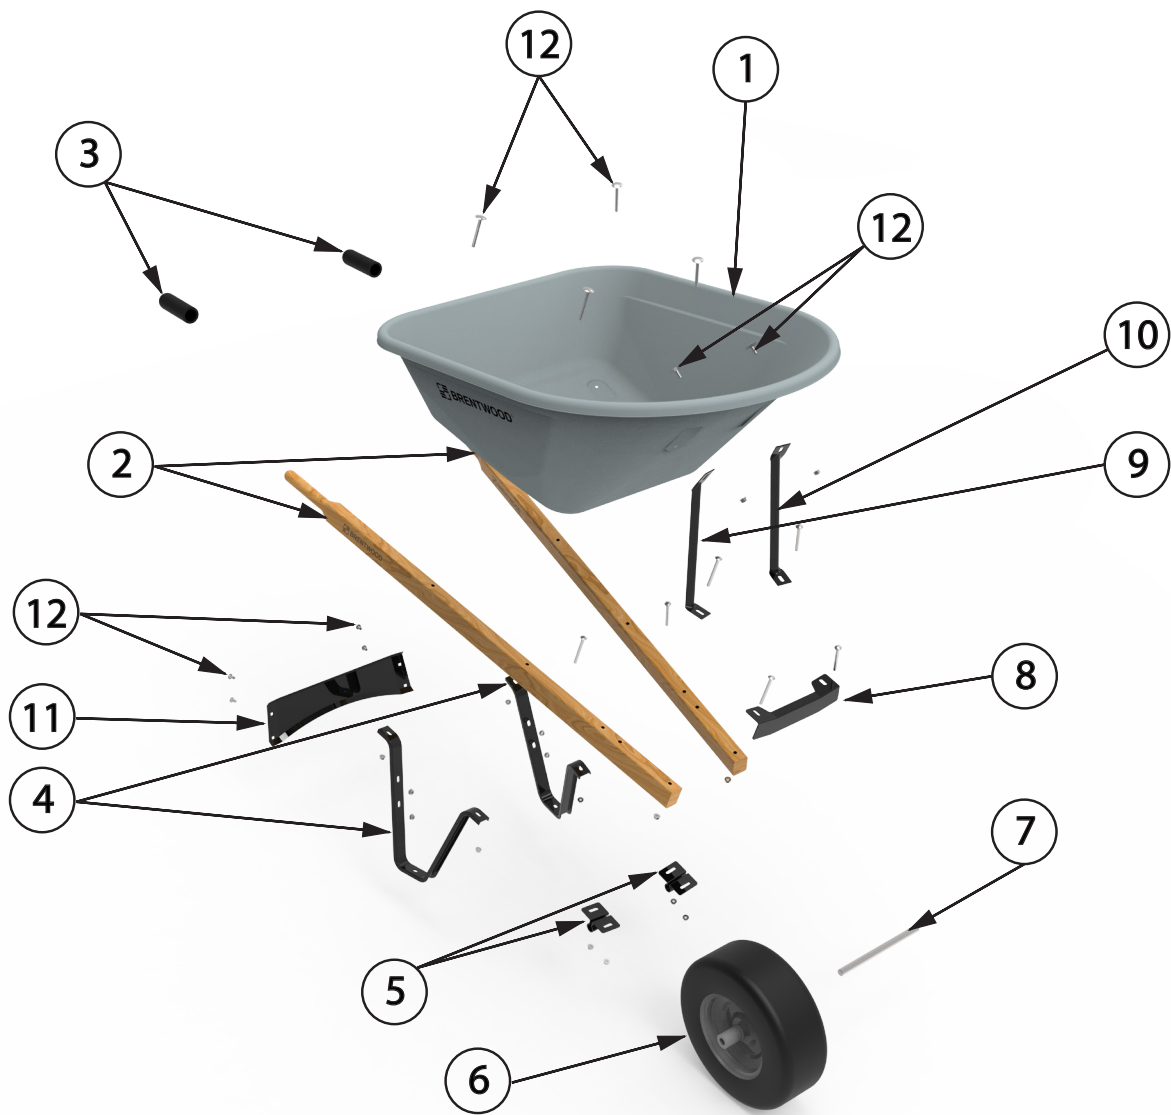

ACWB20210 - 6 CUBE SINGLE WHEEL		
#	PART NUMBER	DESCRIPTION
1	ACWB20288	PAN- HDPE 6 CUBE
2	CCWB16610	HANDLES
3	CCWB16517	HANDLE GRIPS
4	CCWB16310	LEG
5	CCWB19424	AXLE BRACKET
6	CCWB19532	TURF TIRE
7	CCWB19534	3/4" AXLE 1 WHEEL
8	CCWB19694	NOSE PIECE V-TYPE
9	CCWB19405	FRONT BRACE (RIGHT)
10	CCWB19406	FRONT BRACE (LEFT)
11	CCWB19307	LEG BRACE ARCHED
12	CCWB20728	FASTENER SET - HDPE

ACWB20225 - 6 CUBE SINGLE WHEEL		
#	PART NUMBER	DESCRIPTION
1	ACWB20288	PAN- HDPE 6 CUBE
2	CCWB16610	HANDLES
3	CCWB16517	HANDLE GRIPS
4	CCWB16310	LEG
5	CCWB19424	AXLE BRACKET
6	CCWB19672	FLAT FREE TIRE
7	CCWB19534	3/4" AXLE 1 WHEEL
8	CCWB19694	NOSE PIECE V-TYPE
9	CCWB19405	FRONT BRACE (RIGHT)
10	CCWB19406	FRONT BRACE (LEFT)
11	CCWB19307	LEG BRACE ARCHED
12	CCWB20728	FASTENER SET - HDPE

ACWB20214 - 8 CUBE SINGLE WHEEL		
#	PART NUMBER	DESCRIPTION
1	ACWB20292	PAN- HDPE 8 CUBE
2	CCWB16610	HANDLES
3	CCWB16517	HANDLE GRIPS
4	CCWB16310	LEG
5	CCWB19424	AXLE BRACKET
6	CCWB19532	TURF TIRE
7	CCWB19534	3/4" AXLE 1 WHEEL
8	CCWB19694	NOSE PIECE V-TYPE
9	CCWB19405	FRONT BRACE (RIGHT)
10	CCWB19406	FRONT BRACE (LEFT)
11	CCWB19307	LEG BRACE ARCHED
12	CCWB20728	FASTENER SET - HDPE

ACWB20186 - 6 CUBE STEEL SINGLE WHEEL		
#	PART NUMBER	DESCRIPTION
1	CCWB20696	PAN- STEEL 6 CUBE
2	CCWB16610	HANDLES
3	CCWB16517	HANDLE GRIPS
4	CCWB16310	LEG
5	CCWB19424	AXLE BRACKET
6	CCWB19532	TURF TIRE
7	CCWB19534	3/4" AXLE 1 WHEEL
8	CCWB19694	NOSE PIECE V-TYPE
9	CCWB19405	FRONT BRACE (RIGHT)
10	CCWB19406	FRONT BRACE (LEFT)
11	CCWB19307	LEG BRACE ARCHED
12	CCWB19656	FASTENER SET - STEEL
13	CCWB16427	WOOD WEDGE