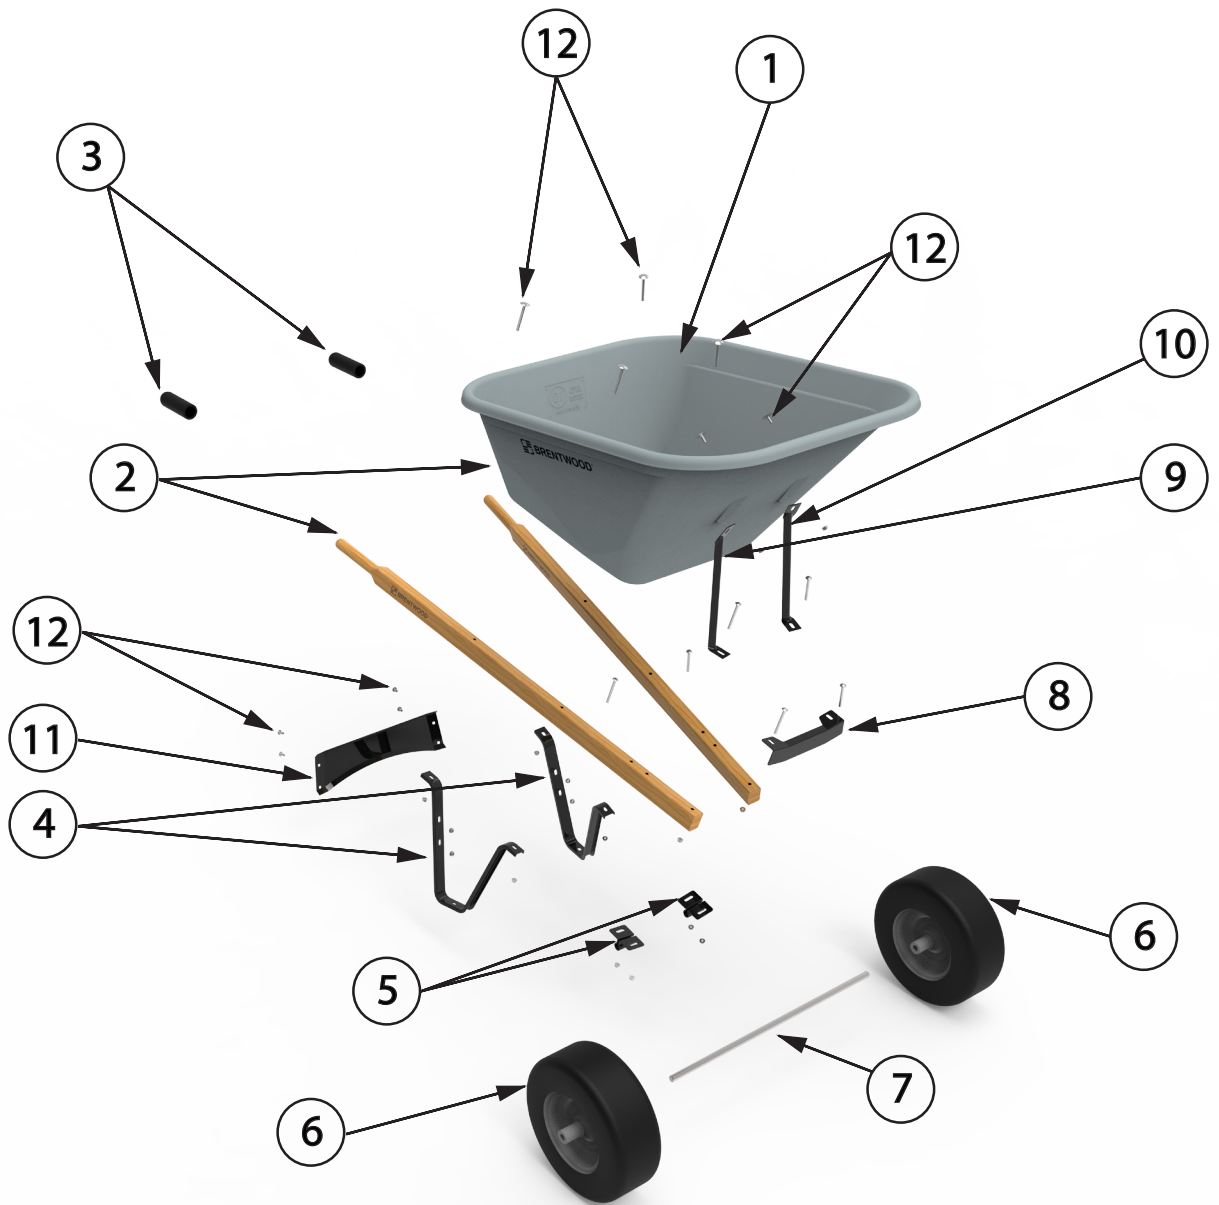

ACWB20484 - 10 CUBE DOUBLE WHEEL		
#	PART NUMBER	DESCRIPTION
1	ACWB20294	PAN- HDPE 10 CUBE
2	CCWB16610	HANDLES
3	CCWB16517	HANDLE GRIPS
4	CCWB16310	LEG
5	CCWB19424	AXLE BRACKET
6	CCWB19672	FLAT FREE TIRE
7	CCWB19545	3/4" AXLE 2 WHEEL
8	CCWB19694	NOSE PIECE V-TYPE
9	CCWB19405	FRONT BRACE (RIGHT)
10	CCWB19406	FRONT BRACE (LEFT)
11	CCWB19307	LEG BRACE ARCHED
12	CCWB20728	FASTENER SET - HDPE