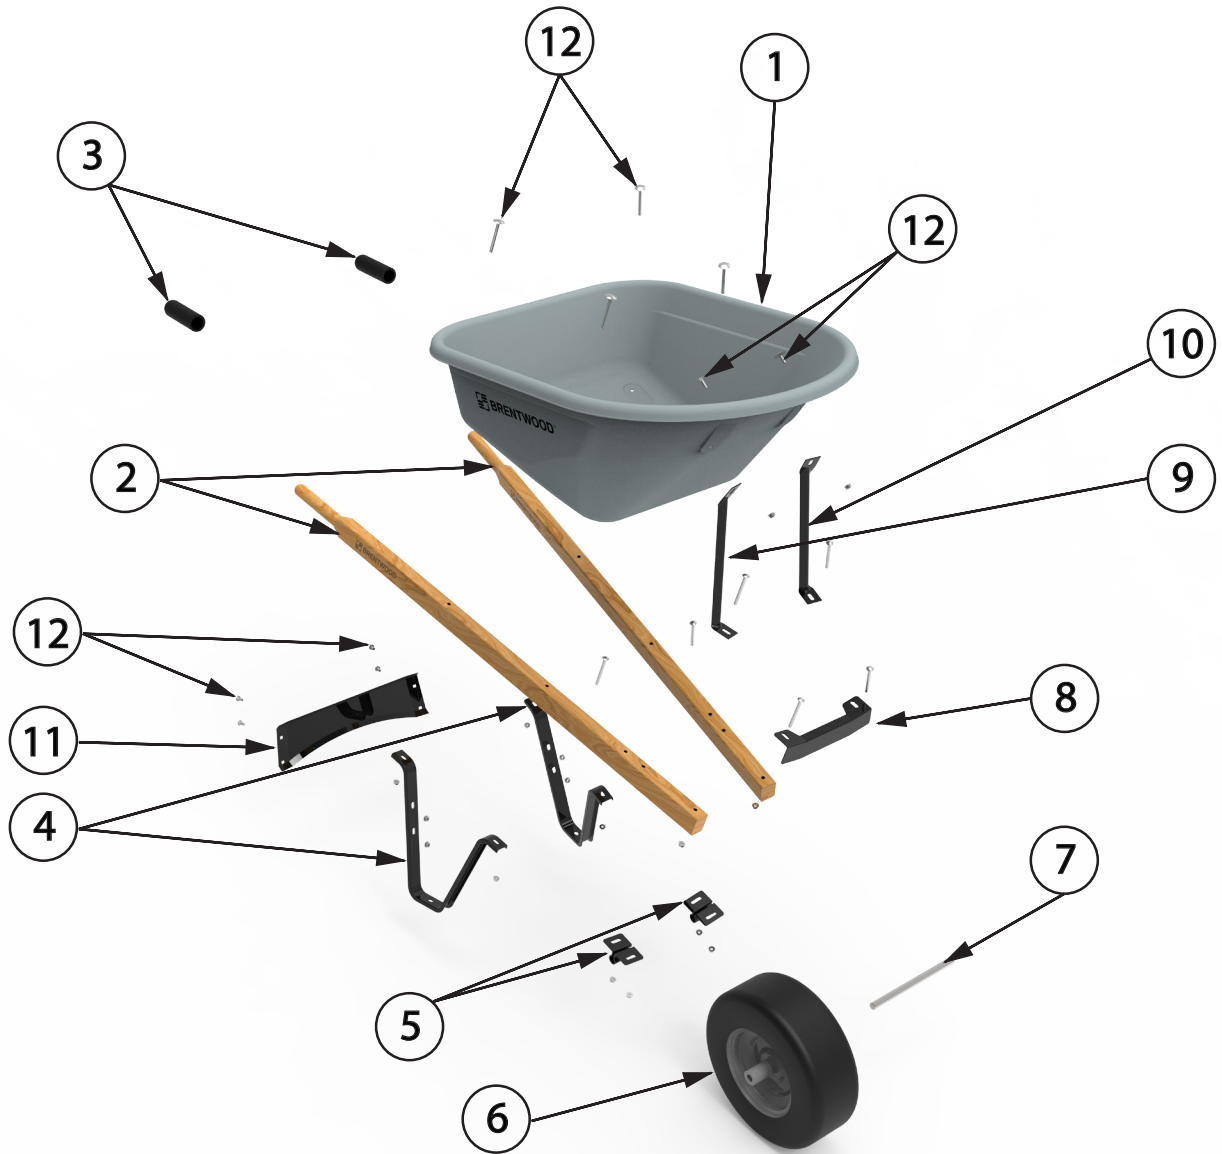

ACWB20210 - 6 CUBE SINGLE WHEEL		
#	PART NUMBER	DESCRIPTION
1	ACWB20288	PAN- HDPE 6 CUBE
2	CCWB16610	HANDLES
3	CCWB16517	HANDLE GRIPS
4	CCWB16310	LEG
5	CCWB19424	AXLE BRACKET
6	CCWB19532	TURF TIRE
7	CCWB19534	3/4" AXLE 1 WHEEL
8	CCWB19694	NOSE PIECE V-TYPE
9	CCWB19405	FRONT BRACE (RIGHT)
10	CCWB19406	FRONT BRACE (LEFT)
11	CCWB19307	LEG BRACE ARCHED
12	CCWB20728	FASTENER SET - HDPE

ACWB20225 - 6 CUBE SINGLE WHEEL		
#	PART NUMBER	DESCRIPTION
1	ACWB20288	PAN- HDPE 6 CUBE
2	CCWB16610	HANDLES
3	CCWB16517	HANDLE GRIPS
4	CCWB16310	LEG
5	CCWB19424	AXLE BRACKET
6	CCWB19672	FLAT FREE TIRE
7	CCWB19534	3/4" AXLE 1 WHEEL
8	CCWB19694	NOSE PIECE V-TYPE
9	CCWB19405	FRONT BRACE (RIGHT)
10	CCWB19406	FRONT BRACE (LEFT)
11	CCWB19307	LEG BRACE ARCHED
12	CCWB20728	FASTENER SET - HDPE

ACWB20214 - 8 CUBE SINGLE WHEEL		
#	PART NUMBER	DESCRIPTION
1	ACWB20292	PAN- HDPE 8 CUBE
2	CCWB16610	HANDLES
3	CCWB16517	HANDLE GRIPS
4	CCWB16310	LEG
5	CCWB19424	AXLE BRACKET
6	CCWB19532	TURF TIRE
7	CCWB19534	3/4" AXLE 1 WHEEL
8	CCWB19694	NOSE PIECE V-TYPE
9	CCWB19405	FRONT BRACE (RIGHT)
10	CCWB19406	FRONT BRACE (LEFT)
11	CCWB19307	LEG BRACE ARCHED
12	CCWB20728	FASTENER SET - HDPE

ACWB20186 - 6 CUBE STEEL SINGLE WHEEL		
#	PART NUMBER	DESCRIPTION
1	CCWB20696	PAN- STEEL 6 CUBE
2	CCWB16610	HANDLES
3	CCWB16517	HANDLE GRIPS
4	CCWB16310	LEG
5	CCWB19424	AXLE BRACKET
6	CCWB19532	TURF TIRE
7	CCWB19534	3/4" AXLE 1 WHEEL
8	CCWB19694	NOSE PIECE V-TYPE
9	CCWB19405	FRONT BRACE (RIGHT)
10	CCWB19406	FRONT BRACE (LEFT)
11	CCWB19307	LEG BRACE ARCHED
12	CCWB19656	FASTENER SET - STEEL
13	CCWB16427	WOOD WEDGE