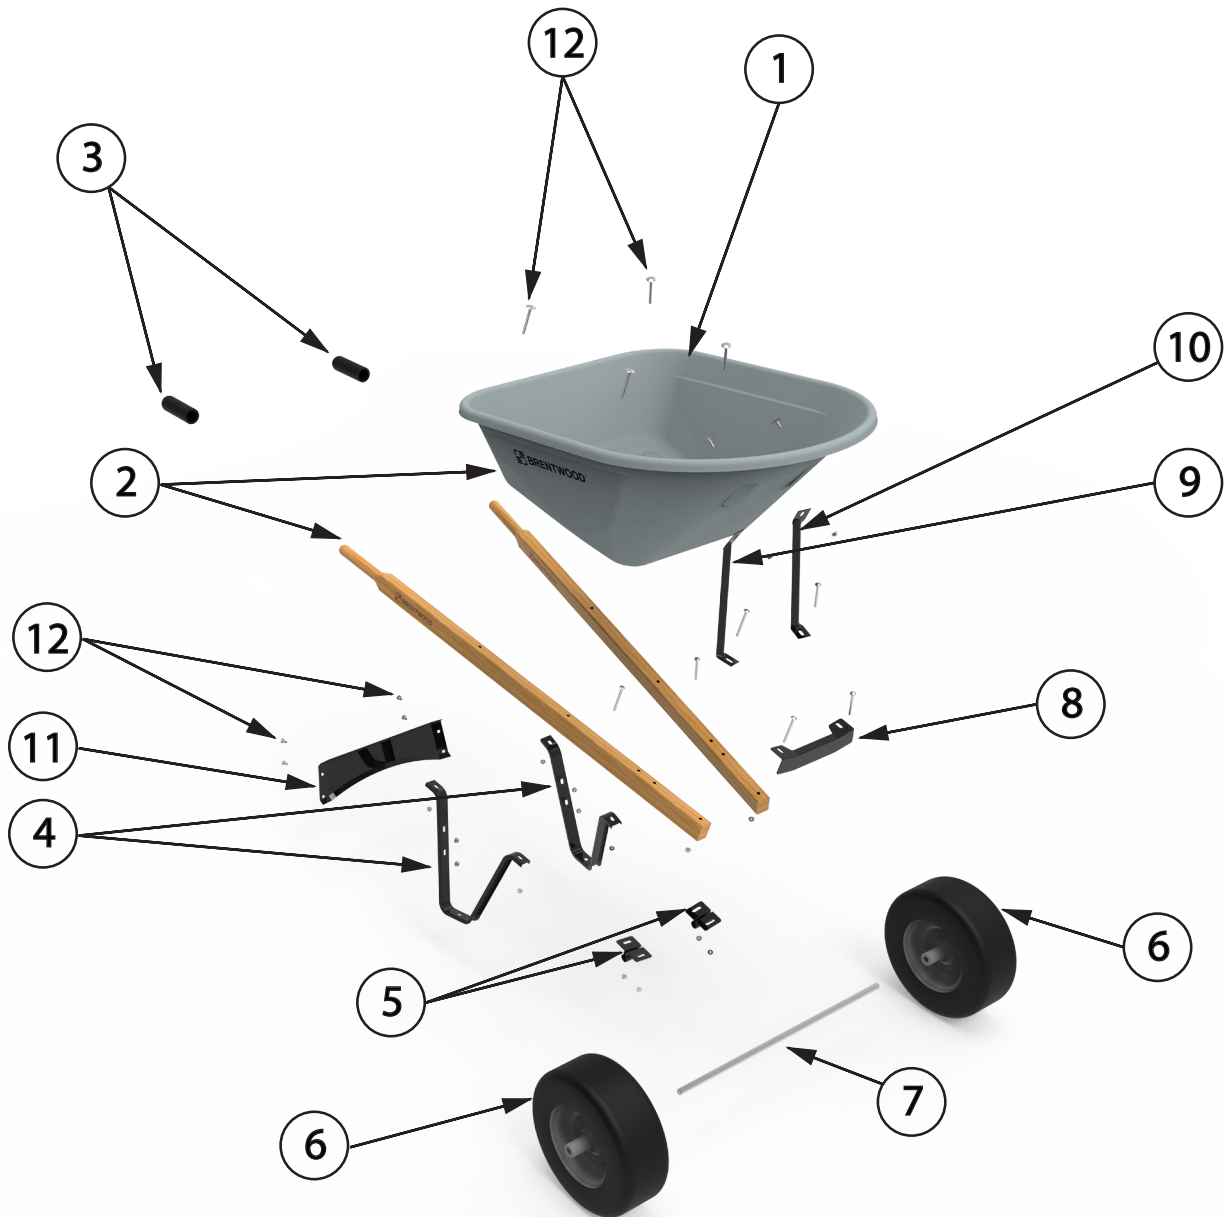

ACWB20483 - 8 CUBE DOUBLE WHEEL		
#	PART NUMBER	DESCRIPTION
1	ACWB20292	PAN- HDPE 8 CUBE
2	CCWB16610	HANDLES
3	CCWB16517	HANDLE GRIPS
4	CCWB16310	LEG
5	CCWB19424	AXLE BRACKET
6	CCWB19672	FLAT FREE TIRE
7	CCWB19545	3/4" AXLE 2 WHEEL
8	CCWB19694	NOSE PIECE V-TYPE
9	CCWB19405	FRONT BRACE (RIGHT)
10	CCWB19406	FRONT BRACE (LEFT)
11	CCWB19307	LEG BRACE ARCHED
12	CCWB20728	FASTENER SET - HDPE