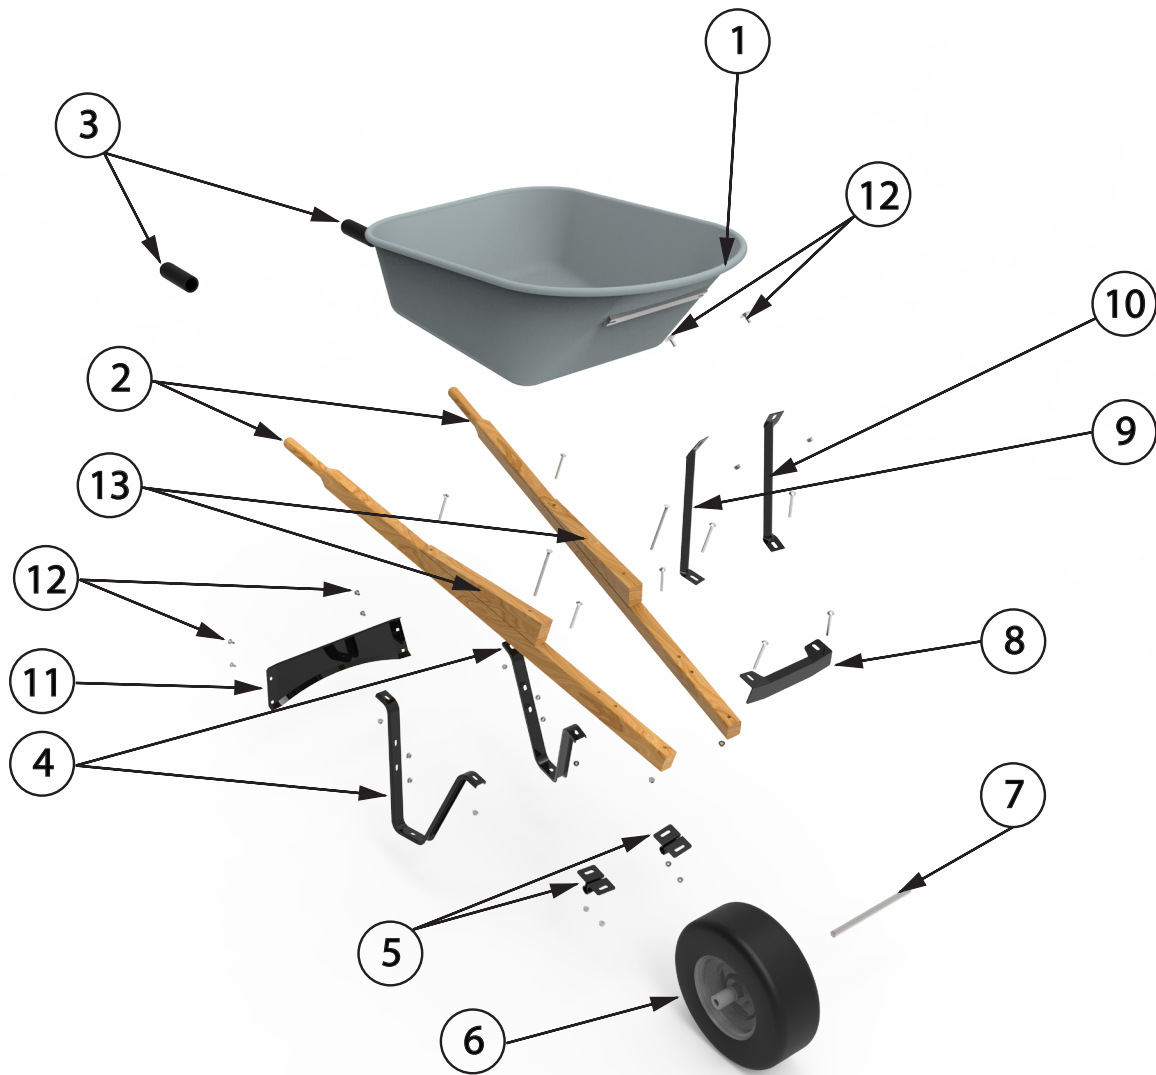

ACWB20210 - 6 CUBE SINGLE WHEEL		
#	PART NUMBER	DESCRIPTION
1	ACWB20288	PAN- HDPE 6 CUBE
2	CCWB16610	HANDLES
3	CCWB16517	HANDLE GRIPS
4	CCWB16310	LEG
5	CCWB19424	AXLE BRACKET
6	CCWB19532	TURF TIRE
7	CCWB19534	3/4" AXLE 1 WHEEL
8	CCWB19694	NOSE PIECE V-TYPE
9	CCWB19405	FRONT BRACE (RIGHT)
10	CCWB19406	FRONT BRACE (LEFT)
11	CCWB19307	LEG BRACE ARCHED
12	CCWB20728	FASTENER SET - HDPE

ACWB20225 - 6 CUBE SINGLE WHEEL		
#	PART NUMBER	DESCRIPTION
1	ACWB20288	PAN- HDPE 6 CUBE
2	CCWB16610	HANDLES
3	CCWB16517	HANDLE GRIPS
4	CCWB16310	LEG
5	CCWB19424	AXLE BRACKET
6	CCWB19672	FLAT FREE TIRE
7	CCWB19534	3/4" AXLE 1 WHEEL
8	CCWB19694	NOSE PIECE V-TYPE
9	CCWB19405	FRONT BRACE (RIGHT)
10	CCWB19406	FRONT BRACE (LEFT)
11	CCWB19307	LEG BRACE ARCHED
12	CCWB20728	FASTENER SET - HDPE

ACWB20214 - 8 CUBE SINGLE WHEEL		
#	PART NUMBER	DESCRIPTION
1	ACWB20292	PAN- HDPE 8 CUBE
2	CCWB16610	HANDLES
3	CCWB16517	HANDLE GRIPS
4	CCWB16310	LEG
5	CCWB19424	AXLE BRACKET
6	CCWB19532	TURF TIRE
7	CCWB19534	3/4" AXLE 1 WHEEL
8	CCWB19694	NOSE PIECE V-TYPE
9	CCWB19405	FRONT BRACE (RIGHT)
10	CCWB19406	FRONT BRACE (LEFT)
11	CCWB19307	LEG BRACE ARCHED
12	CCWB20728	FASTENER SET - HDPE

ACWB20186 - 6 CUBE STEEL SINGLE WHEEL		
#	PART NUMBER	DESCRIPTION
1	CCWB20696	PAN- STEEL 6 CUBE
2	CCWB16610	HANDLES
3	CCWB16517	HANDLE GRIPS
4	CCWB16310	LEG
5	CCWB19424	AXLE BRACKET
6	CCWB19532	TURF TIRE
7	CCWB19534	3/4" AXLE 1 WHEEL
8	CCWB19694	NOSE PIECE V-TYPE
9	CCWB19405	FRONT BRACE (RIGHT)
10	CCWB19406	FRONT BRACE (LEFT)
11	CCWB19307	LEG BRACE ARCHED
12	CCWB19656	FASTENER SET - STEEL
13	CCWB16427	WOOD WEDGE