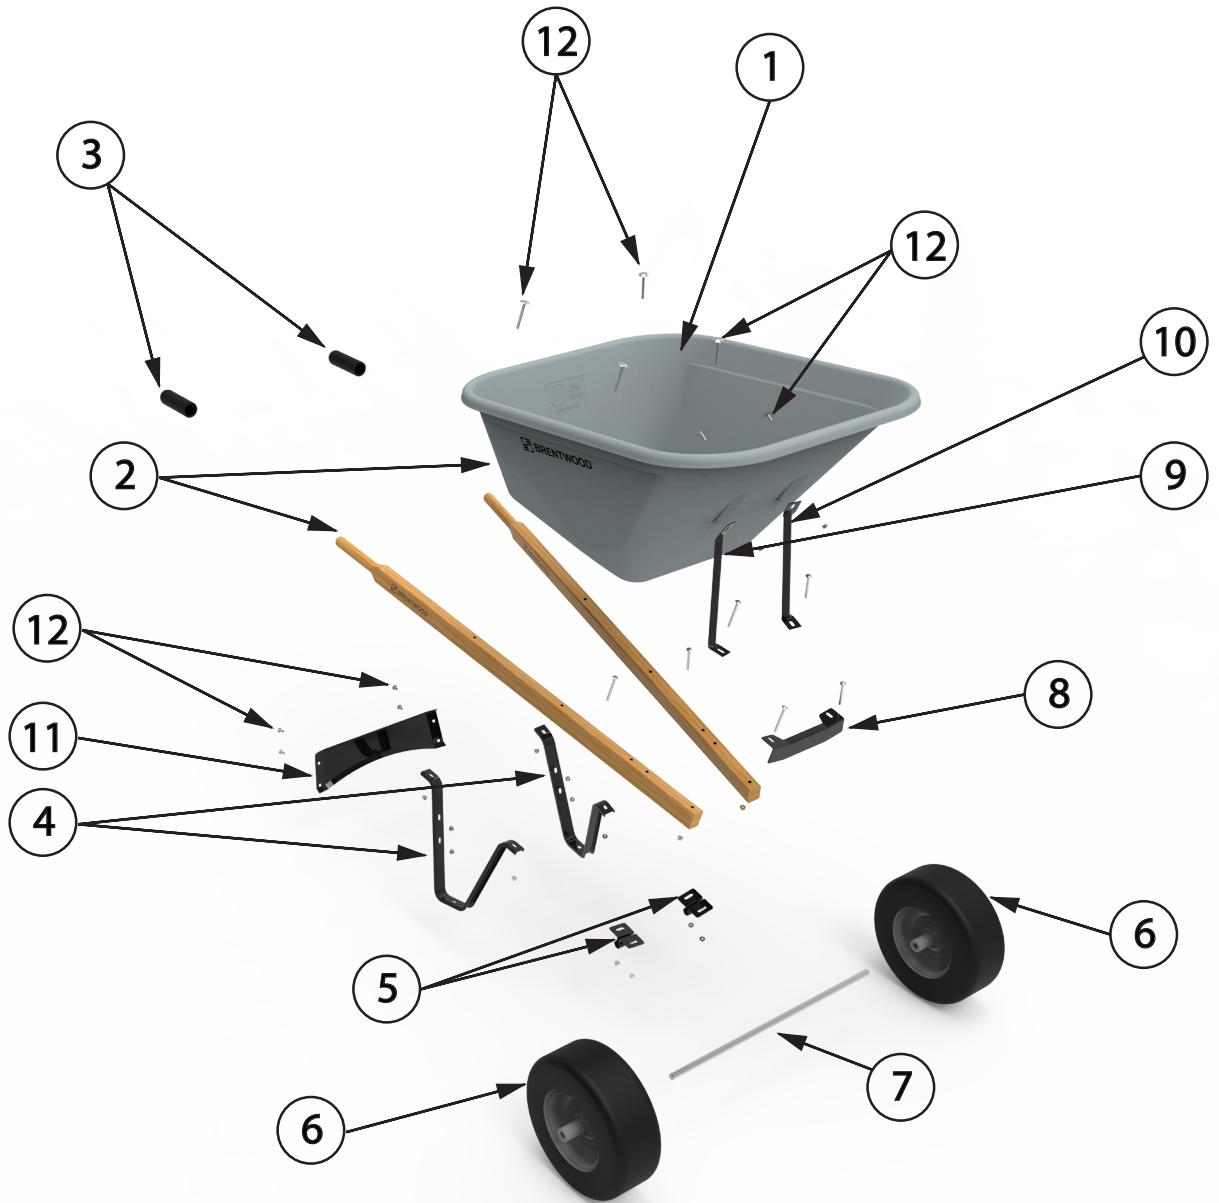

ACWB20480 - 10 CUBE DOUBLE WHEEL		
#	PART NUMBER	DESCRIPTION
1	ACWB20294	PAN- HDPE 10 CUBE
2	CCWB16610	HANDLES
3	CCWB16517	HANDLE GRIPS
4	CCWB16310	LEG
5	CCWB19424	AXLE BRACKET
6	CCWB19532	TURF TIRE
7	CCWB19545	3/4" AXLE 2 WHEEL
8	CCWB19694	NOSE PIECE V-TYPE
9	CCWB19405	FRONT BRACE (RIGHT)
10	CCWB19406	FRONT BRACE (LEFT)
11	CCWB19307	LEG BRACE ARCHED
12	CCWB20728	FASTENER SET - HDPE