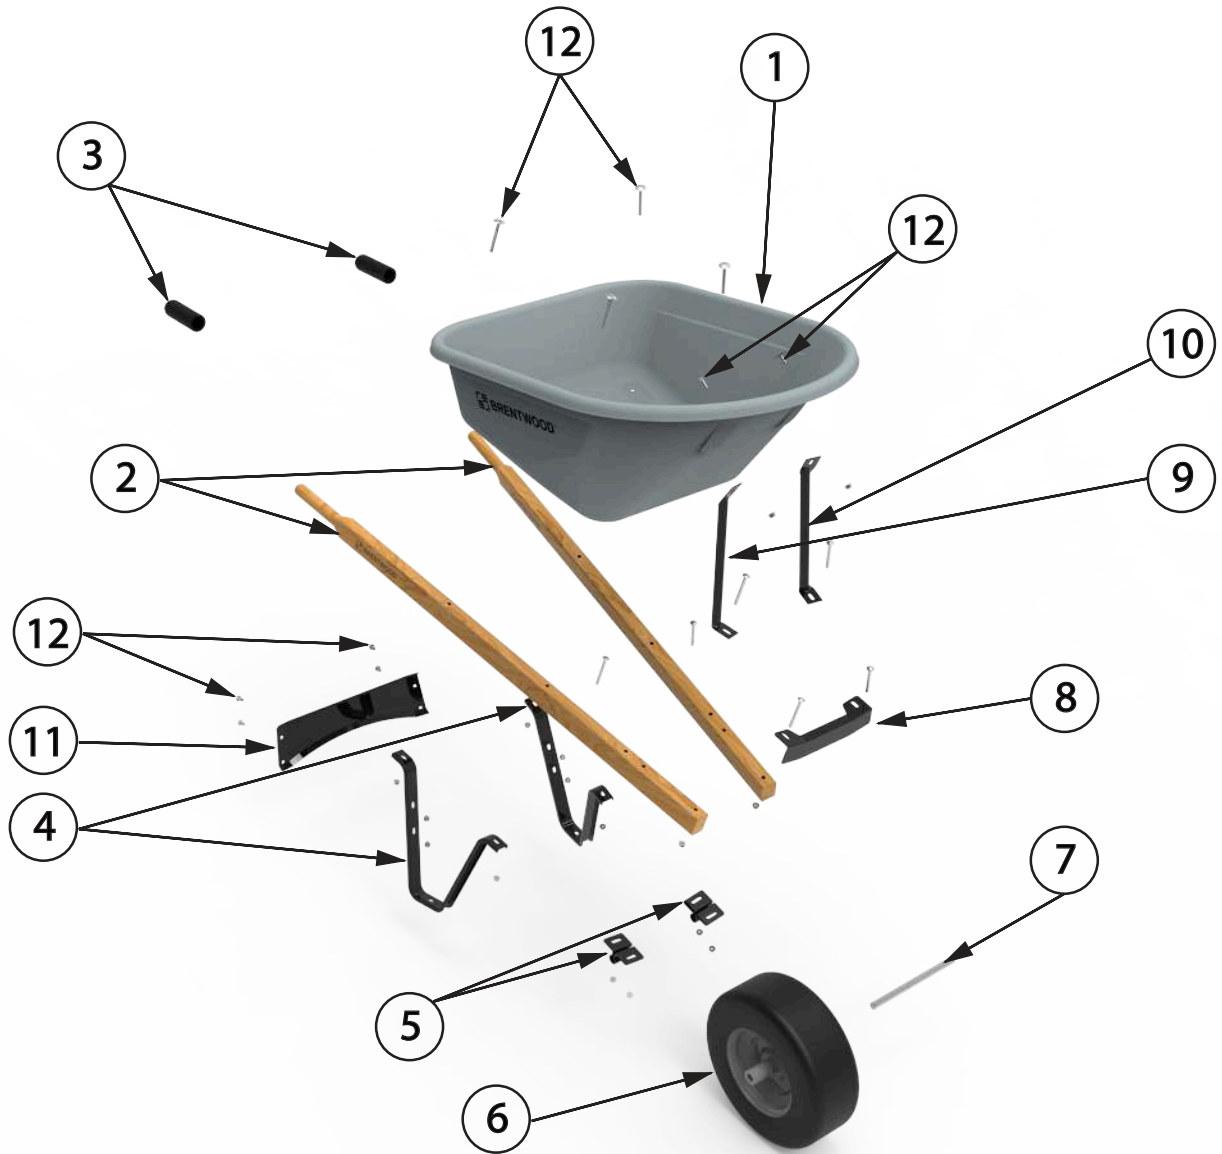

ACWB20210 - 6 CUBE SINGLE WHEEL		
#	PART NUMBER	DESCRIPTION
1	ACWB20288	PAN- HDPE 6 CUBE
2	CCWB16610	HANDLES
3	CCWB16517	HANDLE GRIPS
4	CCWB16310	LEG
5	CCWB19424	AXLE BRACKET
6	CCWB19532	TIRE
7	CCWB19534	3/4" AXLE 1 WHEEL
8	CCWB19694	NOSE PIECE V-TYPE
9	CCWB19405	FRONT BRACE (RIGHT)
10	CCWB19406	FRONT BRACE (LEFT)
11	CCWB19307	LEG BRACE ARCHED
12	CCWB20728	FASTENER SET - HDPE

ACWB20225 - 6 CUBE SINGLE WHEEL		
#	PART NUMBER	DESCRIPTION
1	ACWB20288	PAN- HDPE 6 CUBE
2	CCWB16610	HANDLES
3	CCWB16517	HANDLE GRIPS
4	CCWB16310	LEG
5	CCWB19424	AXLE BRACKET
6	CCWB19672	FLAT FREE TIRE
7	CCWB19534	3/4" AXLE 1 WHEEL
8	CCWB19694	NOSE PIECE V-TYPE
9	CCWB19405	FRONT BRACE (RIGHT)
10	CCWB19406	FRONT BRACE (LEFT)
11	CCWB19307	LEG BRACE ARCHED
12	CCWB20728	FASTENER SET - HDPE

ACWB20214 - 8 CUBE SINGLE WHEEL		
#	PART NUMBER	DESCRIPTION
1	ACWB20292	PAN- HDPE 8 CUBE
2	CCWB16610	HANDLES
3	CCWB16517	HANDLE GRIPS
4	CCWB16310	LEG
5	CCWB19424	AXLE BRACKET
6	CCWB19532	TURF TIRE
7	CCWB19534	3/4" AXLE 1 WHEEL
8	CCWB19694	NOSE PIECE V-TYPE
9	CCWB19405	FRONT BRACE (RIGHT)
10	CCWB19406	FRONT BRACE (LEFT)
11	CCWB19307	LEG BRACE ARCHED
12	CCWB20728	FASTENER SET - HDPE

ACWB20186 - 6 CUBE STEEL SINGLE WHEEL		
#	PART NUMBER	DESCRIPTION
1	CCWB20696	PAN- STEEL 6 CUBE
2	CCWB16610	HANDLES
3	CCWB16517	HANDLE GRIPS
4	CCWB16310	LEG
5	CCWB19424	AXLE BRACKET
6	CCWB19532	TURF TIRE
7	CCWB19534	3/4" AXLE 1 WHEEL
8	CCWB19694	NOSE PIECE V-TYPE
9	CCWB19405	FRONT BRACE (RIGHT)
10	CCWB19406	FRONT BRACE (LEFT)
11	CCWB19307	LEG BRACE ARCHED
12	CCWB19656	FASTENER SET - STEEL
13	CCWB16427	WOOD WEDGE