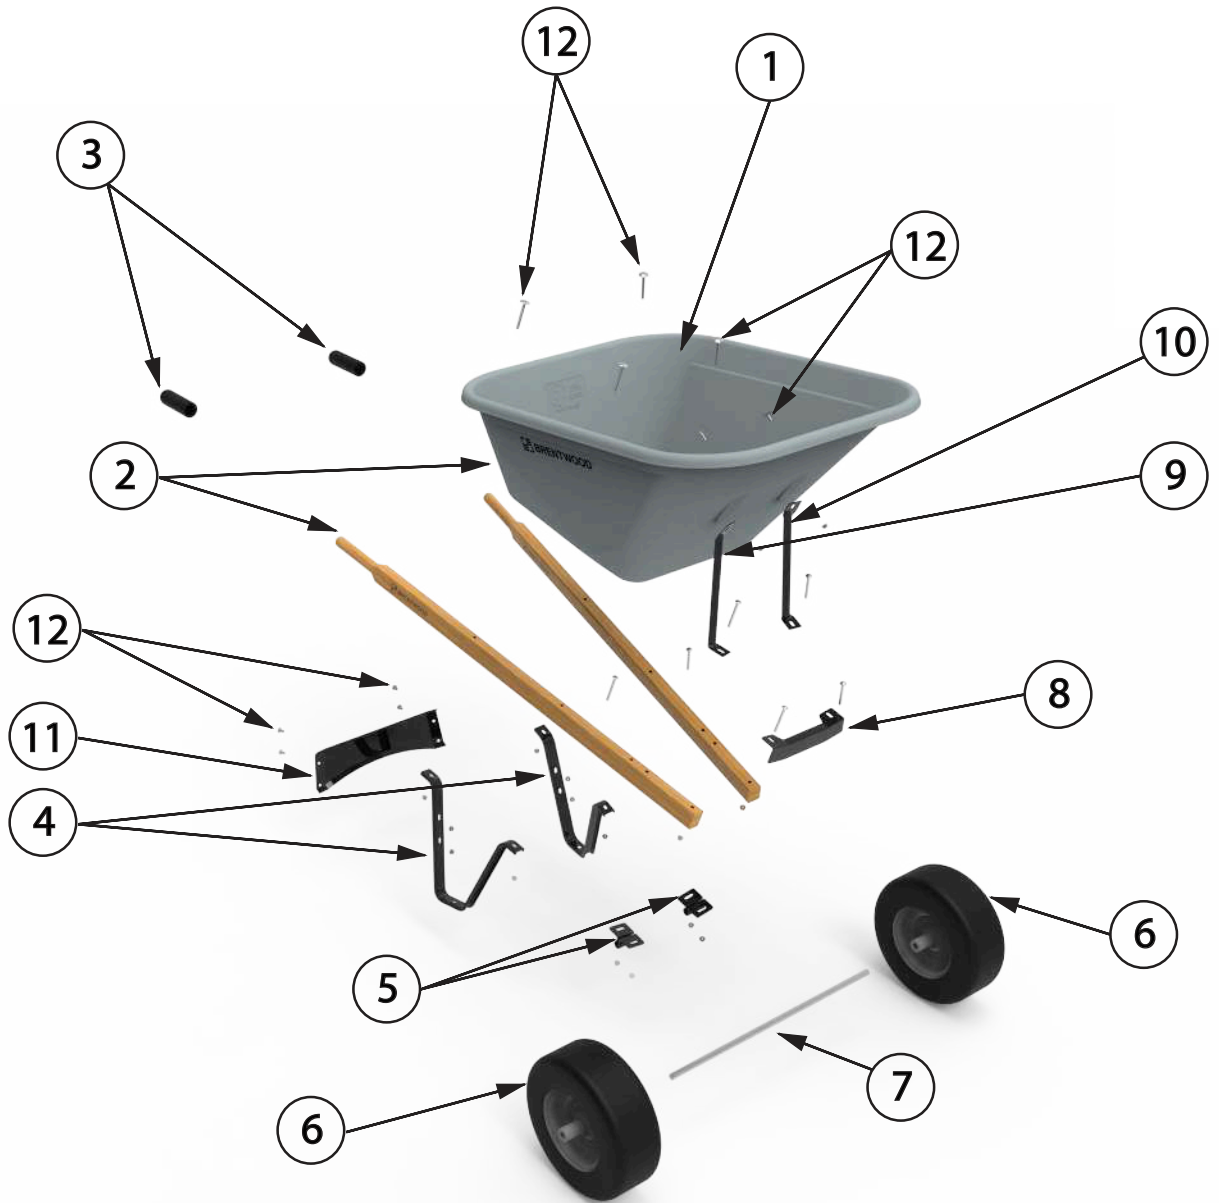

ACWB20480 - 10 CUBE DOUBLE WHEEL		
#	PART NUMBER	DESCRIPTION
1	ACWB20294	PAN- HDPE 10 CUBE
2	CCWB16610	HANDLES
3	CCWB16517	HANDLE GRIPS
4	CCWB16310	LEG
5	CCWB19424	AXLE BRACKET
6	CCWB19532	TURF TIRE
7	CCWB19545	3/4" AXLE 2 WHEEL
8	CCWB19694	NOSE PIECE V-TYPE
9	CCWB19405	FRONT BRACE (RIGHT)
10	CCWB19406	FRONT BRACE (LEFT)
11	CCWB19307	LEG BRACE ARCHED
12	CCWB20728	FASTENER SET - HDPE