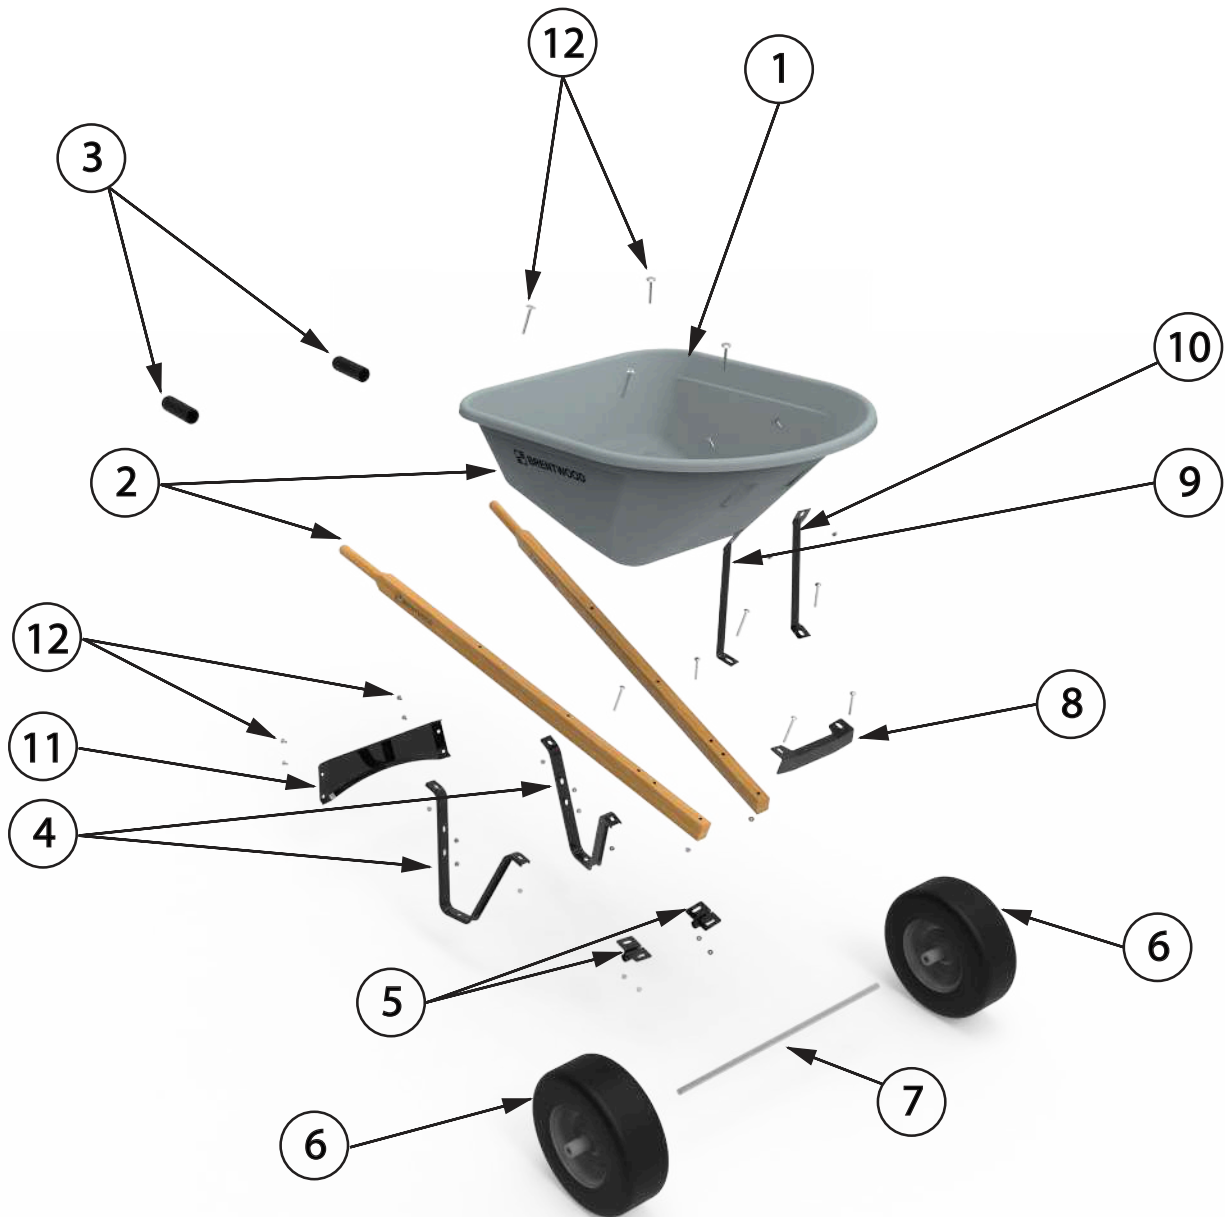

ACWB20479 - 8 CUBE DOUBLE WHEEL		
#	PART NUMBER	DESCRIPTION
1	ACWB20292	PAN- HDPE 8 CUBE
2	CCWB16610	HANDLES
3	CCWB16517	HANDLE GRIPS
4	CCWB16310	LEG
5	CCWB19424	AXLE BRACKET
6	CCWB19532	TURF TIRE
7	CCWB19545	3/4" AXLE 2 WHEEL
8	CCWB19694	NOSE PIECE V-TYPE
9	CCWB19405	FRONT BRACE (RIGHT)
10	CCWB19406	FRONT BRACE (LEFT)
11	CCWB19307	LEG BRACE ARCHED
12	CCWB20728	FASTENER SET - HDPE