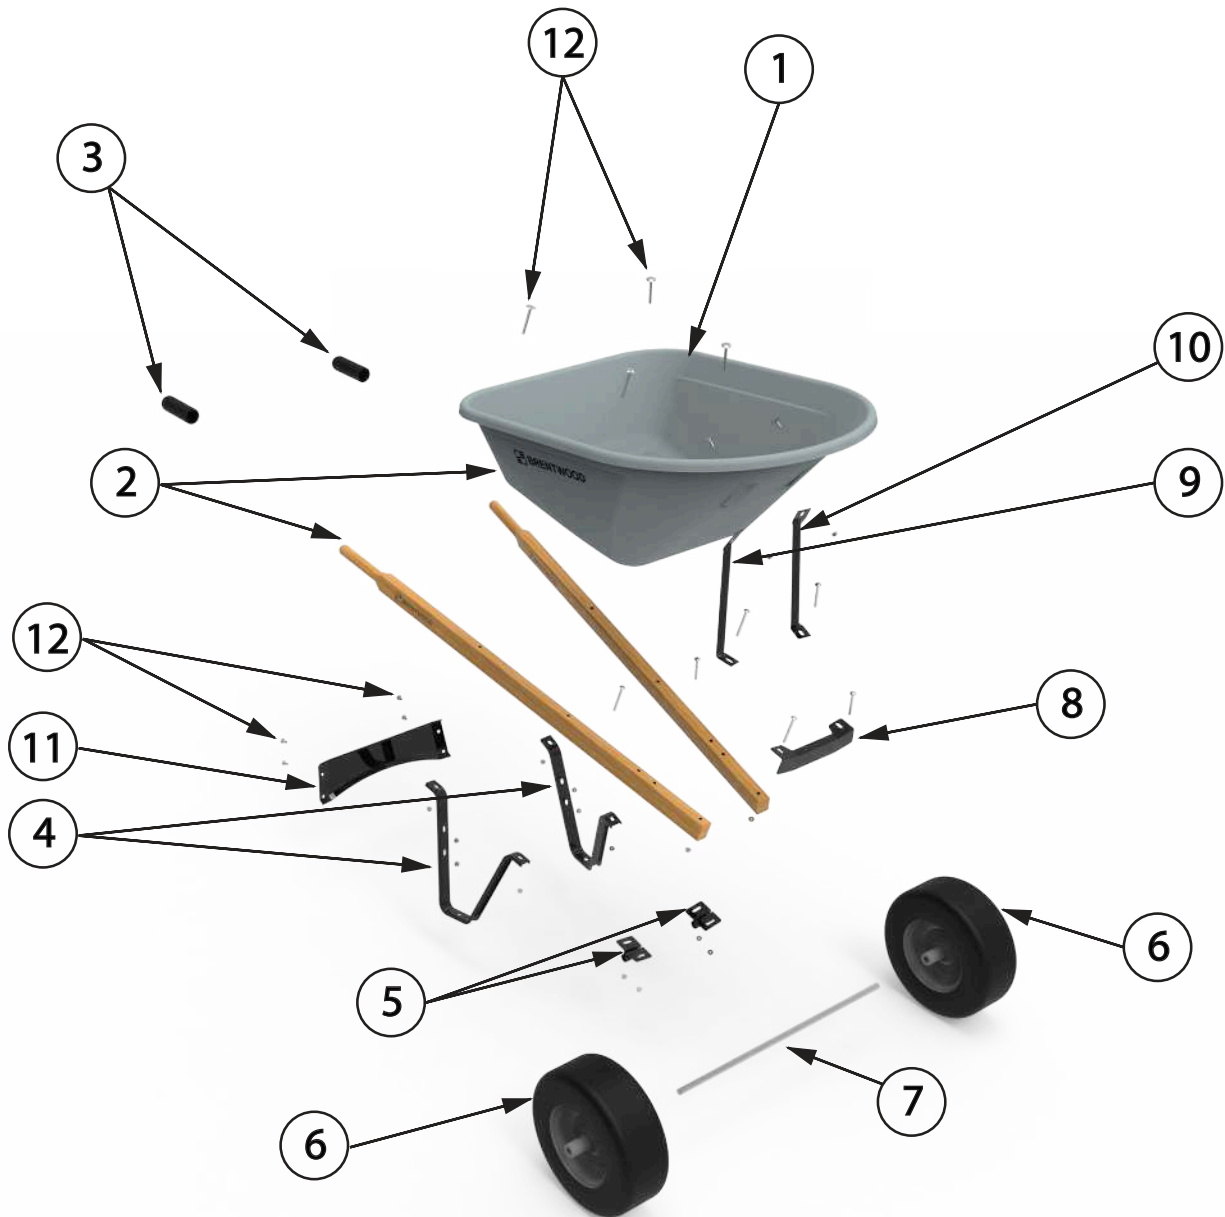

ACWB20483 - 8 CUBE DOUBLE WHEEL		
#	PART NUMBER	DESCRIPTION
1	ACWB20292	PAN- HDPE 8 CUBE
2	CCWB16610	HANDLES
3	CCWB16517	HANDLE GRIPS
4	CCWB16310	LEG
5	CCWB19424	AXLE BRACKET
6	CCWB19672	FLAT FREE TIRE
7	CCWB19545	3/4" AXLE 2 WHEEL
8	CCWB19694	NOSE PIECE V-TYPE
9	CCWB19405	FRONT BRACE (RIGHT)
10	CCWB19406	FRONT BRACE (LEFT)
11	CCWB19307	LEG BRACE ARCHED
12	CCWB20728	FASTENER SET - HDPE