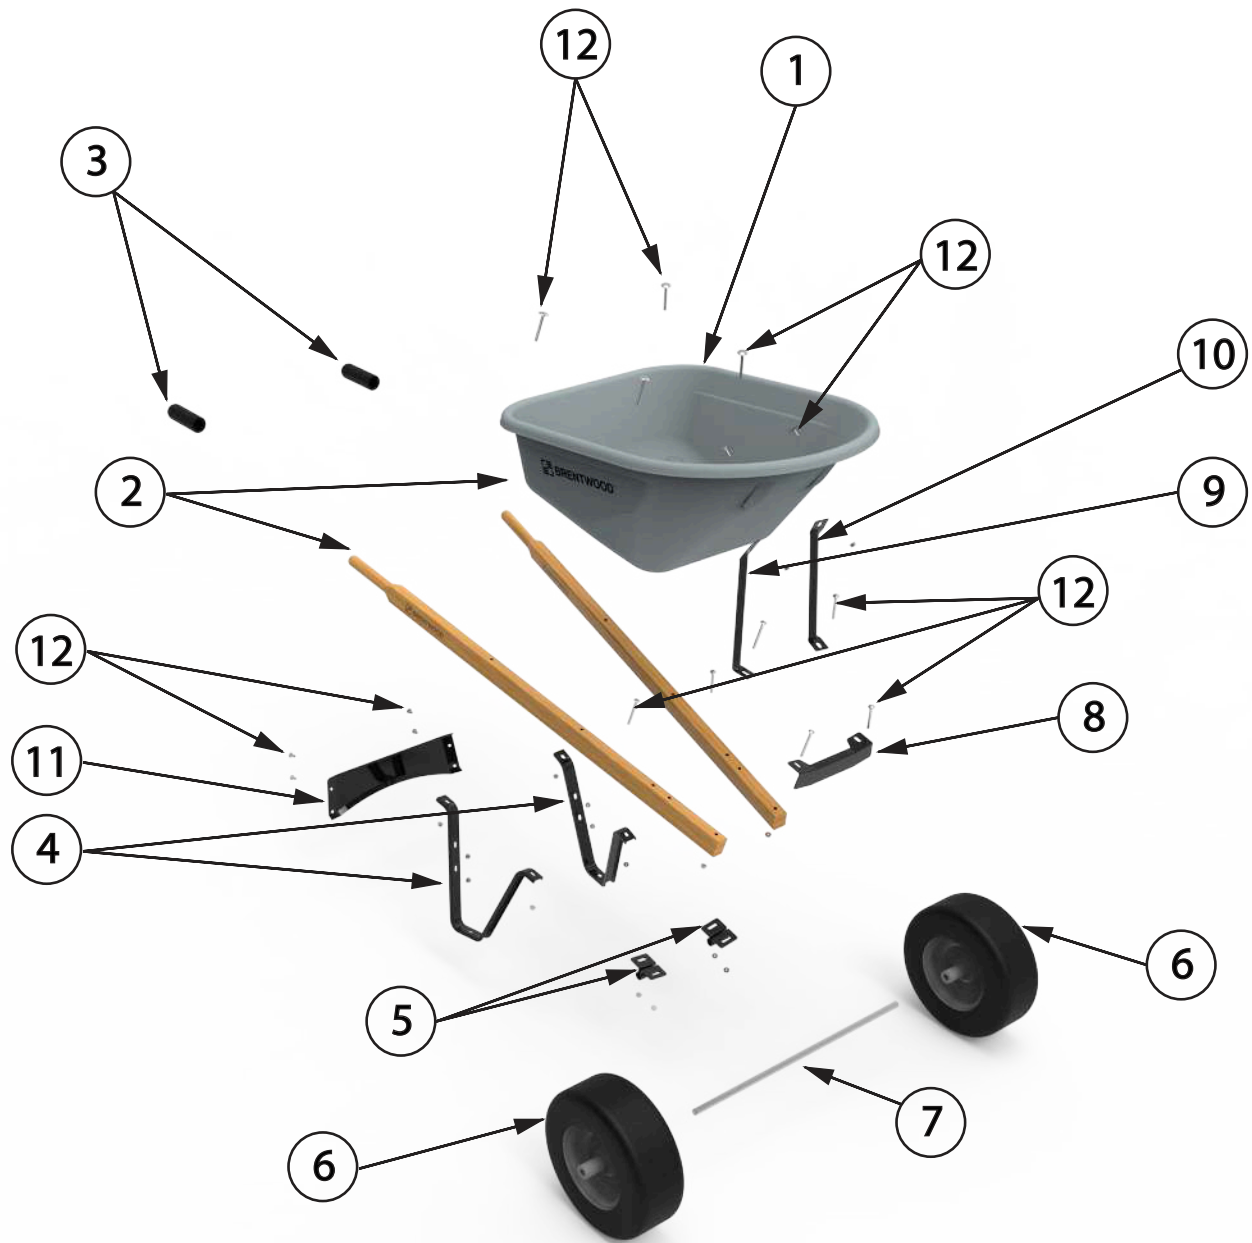

ACWB20481 - 6 CUBE DOUBLE WHEEL		
#	PART NUMBER	DESCRIPTION
1	ACWB20288	PAN- HDPE 6 CUBE
2	CCWB16610	HANDLES
3	CCWB16517	HANDLE GRIPS
4	CCWB16310	LEG
5	CCWB19424	AXLE BRACKET
6	CCWB19672	FLAT FREE TIRE
7	CCWB19545	3/4" AXLE 2 WHEEL
8	CCWB19694	NOSE PIECE V-TYPE
9	CCWB19405	FRONT BRACE (RIGHT)
10	CCWB19406	FRONT BRACE (LEFT)
11	CCWB19307	LEG BRACE ARCHED
12	CCWB20728	FASTENER SET - HDPE