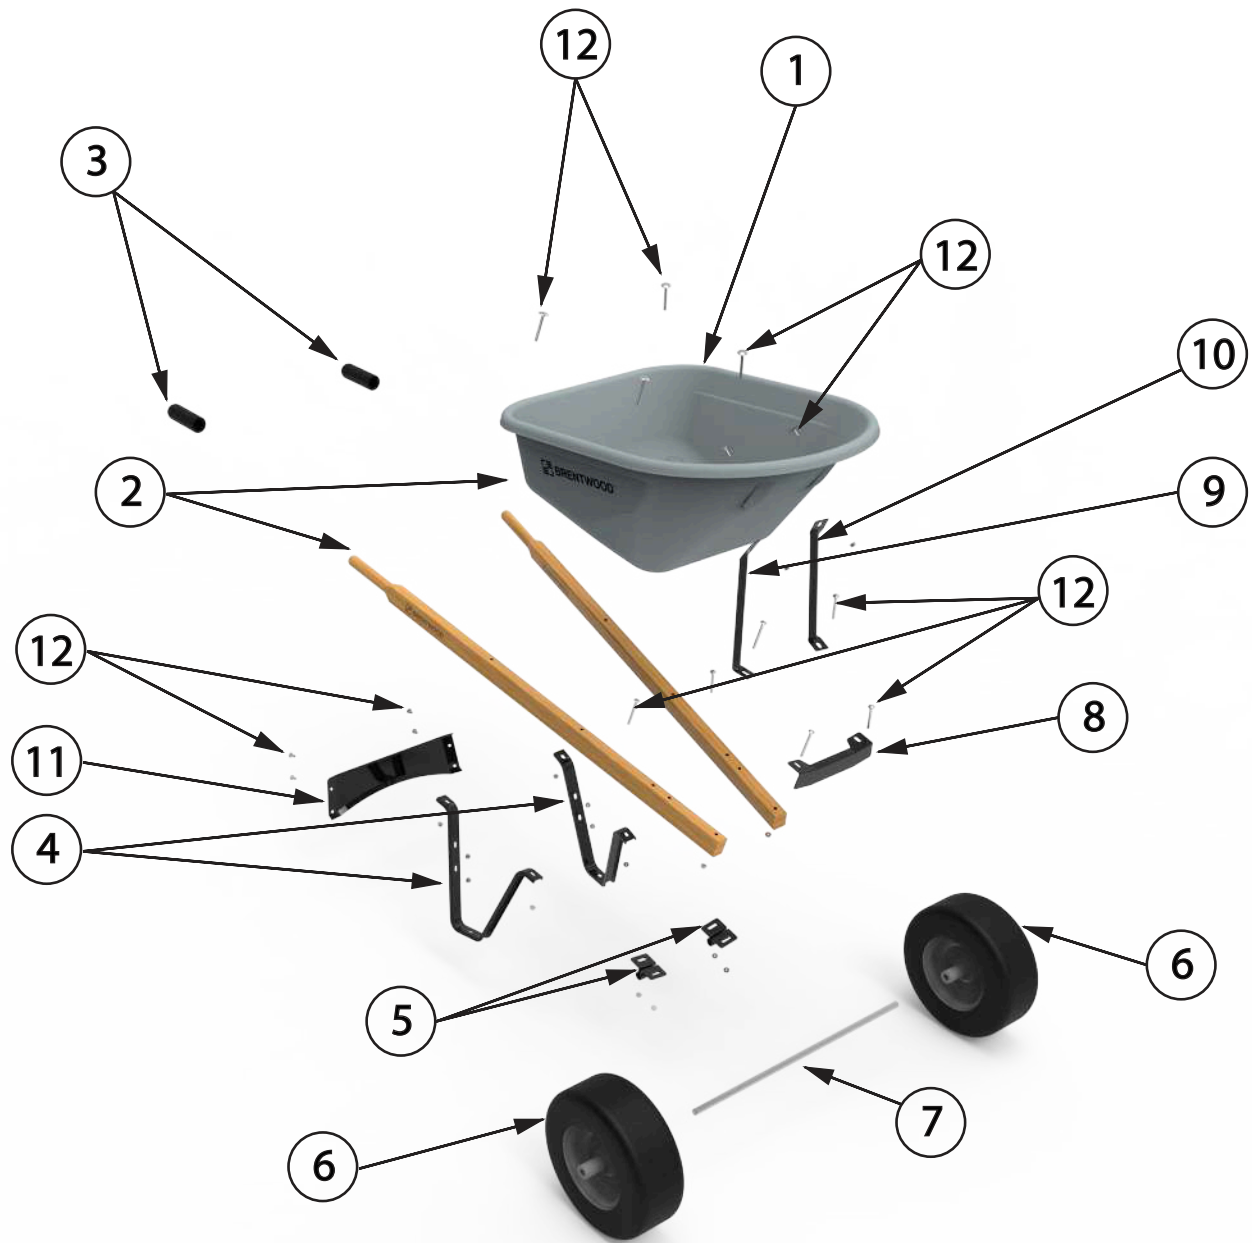

ACWB20477 - 6 CUBE DOUBLE WHEEL		
#	PART NUMBER	DESCRIPTION
1	ACWB20288	PAN- HDPE 6 CUBE
2	CCWB16610	HANDLES
3	CCWB16517	HANDLE GRIPS
4	CCWB16310	LEG
5	CCWB19424	AXLE BRACKET
6	CCWB19532	TURF TIRE
7	CCWB19545	3/4" AXLE 2 WHEEL
8	CCWB19694	NOSE PIECE V-TYPE
9	CCWB19405	FRONT BRACE (RIGHT)
10	CCWB19406	FRONT BRACE (LEFT)
11	CCWB19307	LEG BRACE ARCHED
12	CCWB20728	FASTENER SET - HDPE