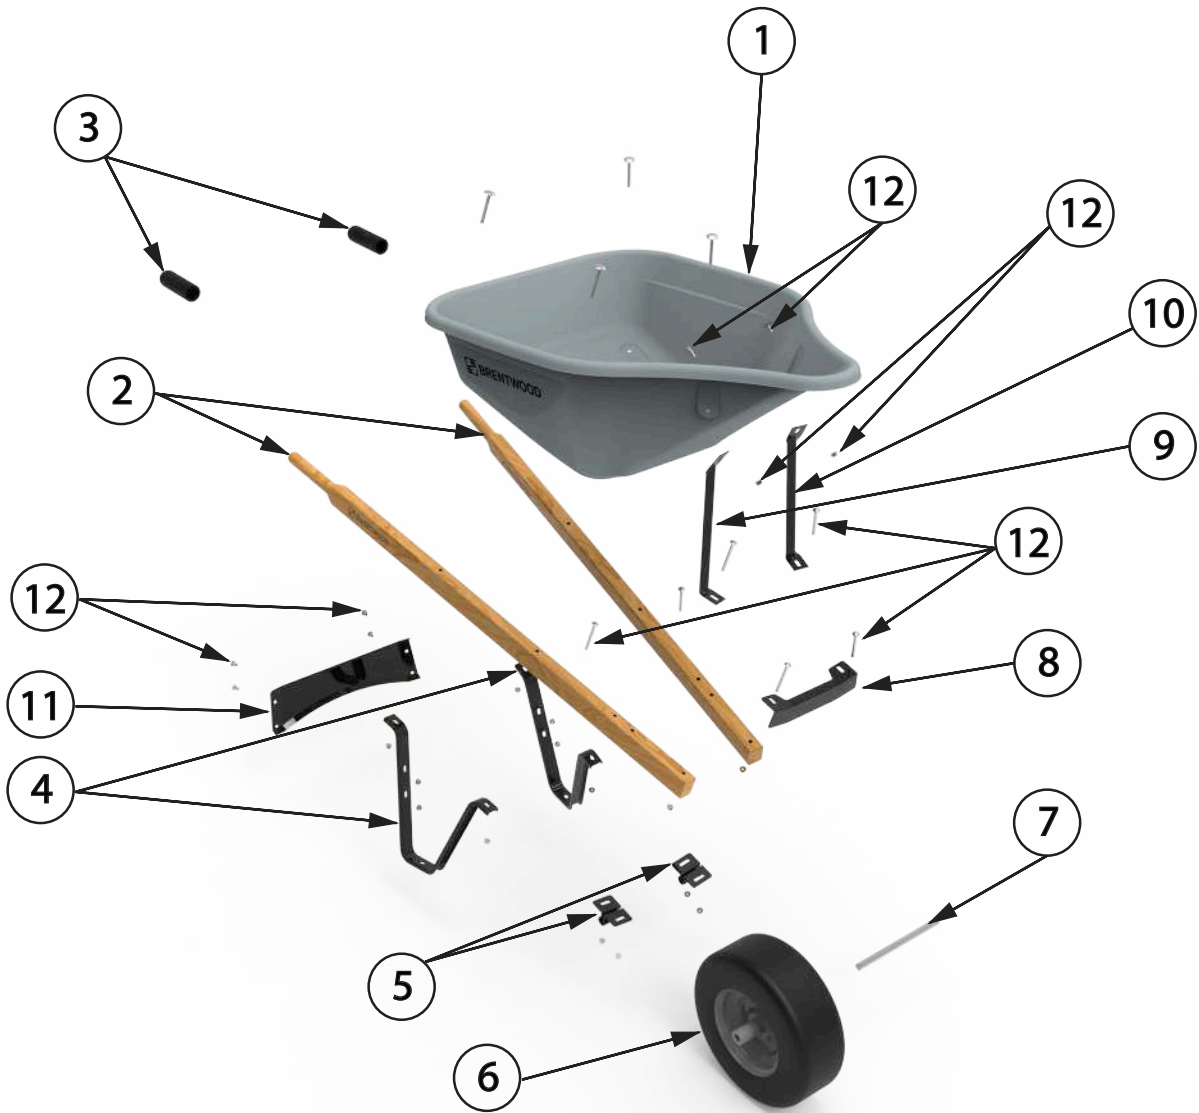

ACWB20258 - 6 CUBE POUR SPOUT SINGLE WHEEL		
#	PART NUMBER	DESCRIPTION
1	ACWB20271	PAN- HDPE POUR 6 CUBE
2	CCWB16610	HANDLES
3	CCWB16517	HANDLE GRIPS
4	CCWB16310	LEG
5	CCWB19424	AXLE BRACKET
6	CCWB19532	TURF TIRE
7	CCWB19534	3/4" AXLE 1 WHEEL
8	CCWB19694	NOSE PIECE V-TYPE
9	CCWB16665	FRONT BRACE
10	CCWB16665	FRONT BRACE
11	CCWB19307	LEG BRACE ARCHED
12	CCWB20728	FASTENER SET - HDPE