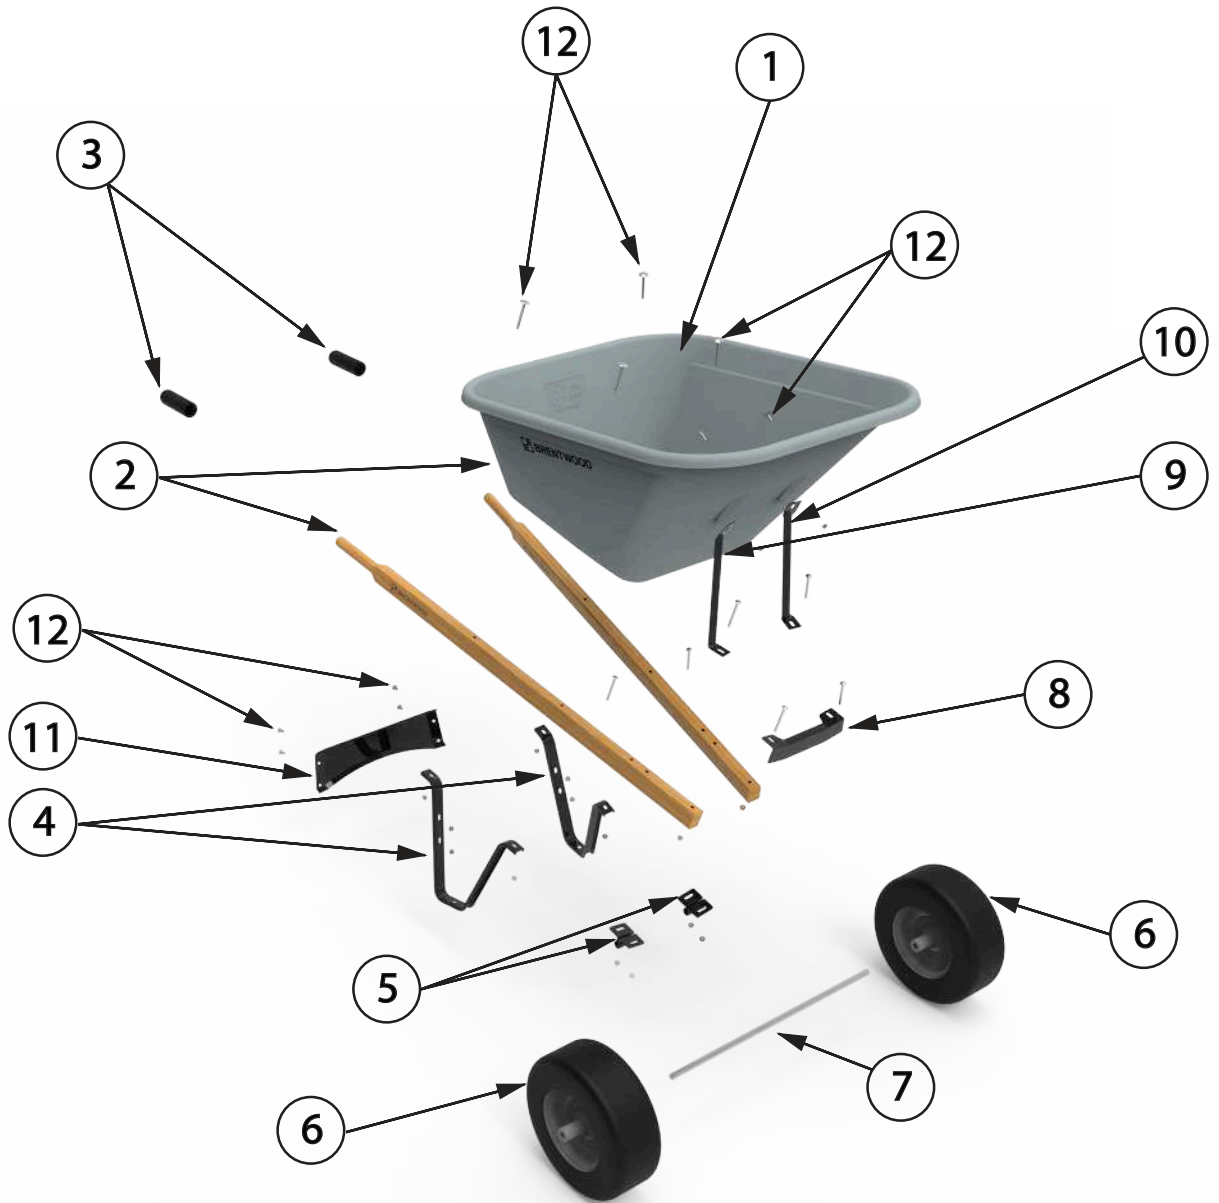

ACWB20484 - 10 CUBE DOUBLE WHEEL		
#	PART NUMBER	DESCRIPTION
1	ACWB20294	PAN- HDPE 10 CUBE
2	CCWB16610	HANDLES
3	CCWB16517	HANDLE GRIPS
4	CCWB16310	LEG
5	CCWB19424	AXLE BRACKET
6	CCWB19672	FLAT FREE TIRE
7	CCWB19545	3/4" AXLE 2 WHEEL
8	CCWB19694	NOSE PIECE V-TYPE
9	CCWB19405	FRONT BRACE (RIGHT)
10	CCWB19406	FRONT BRACE (LEFT)
11	CCWB19307	LEG BRACE ARCHED
12	CCWB20728	FASTENER SET - HDPE