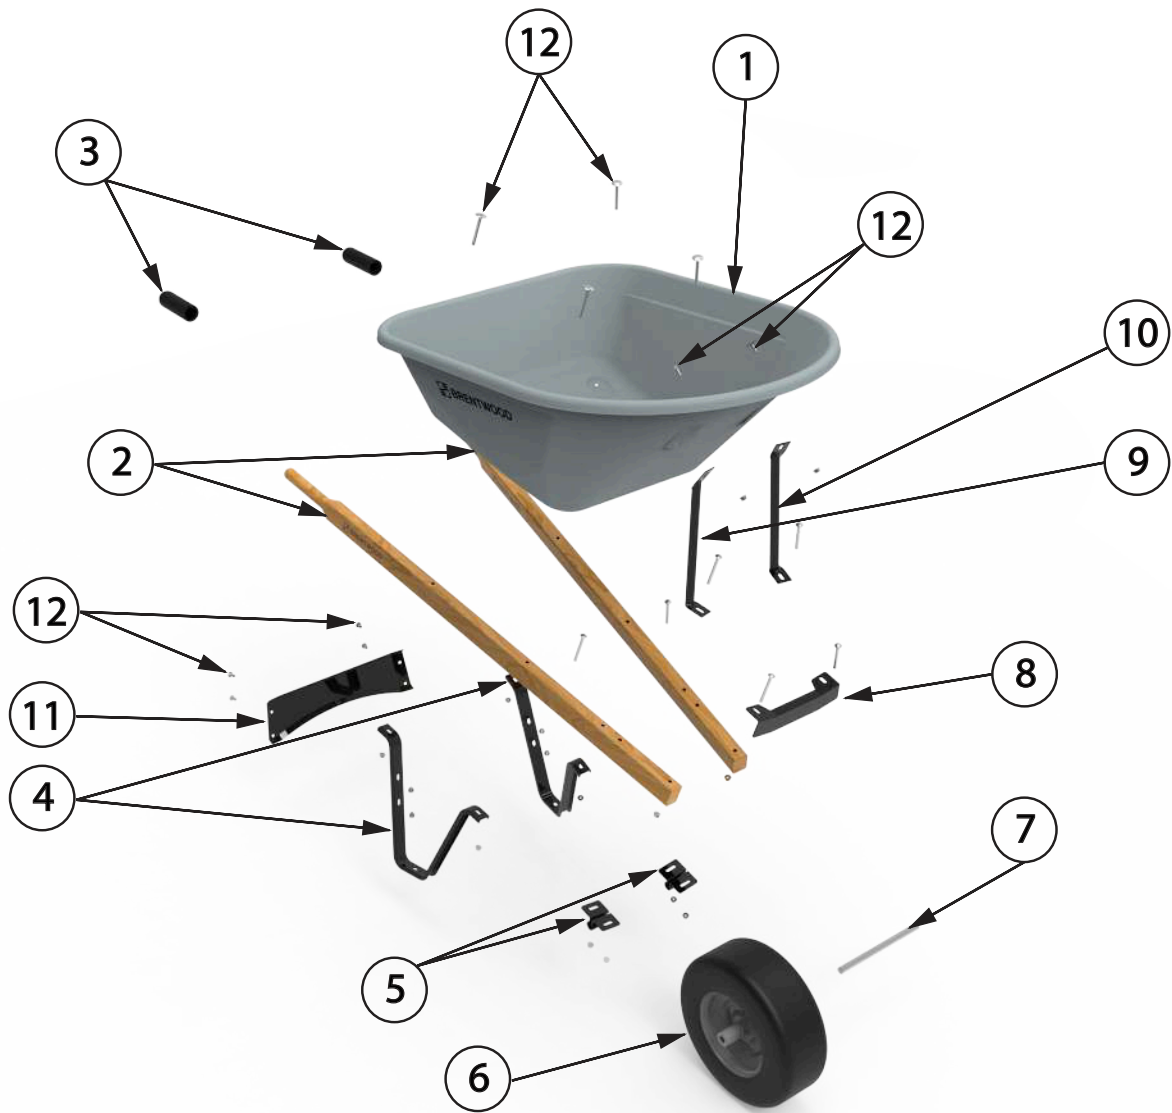

ACWB20210 - 6 CUBE SINGLE WHEEL		
#	PART NUMBER	DESCRIPTION
1	ACWB20288	PAN- HDPE 6 CUBE
2	CCWB16610	HANDLES
3	CCWB16517	HANDLE GRIPS
4	CCWB16310	LEG
5	CCWB19424	AXLE BRACKET
6	CCWB19532	TIRE
7	CCWB19534	3/4" AXLE 1 WHEEL
8	CCWB19694	NOSE PIECE V-TYPE
9	CCWB19405	FRONT BRACE (RIGHT)
10	CCWB19406	FRONT BRACE (LEFT)
11	CCWB19307	LEG BRACE ARCHED
12	CCWB20728	FASTENER SET - HDPE

ACWB20225 - 6 CUBE SINGLE WHEEL		
#	PART NUMBER	DESCRIPTION
1	ACWB20288	PAN- HDPE 6 CUBE
2	CCWB16610	HANDLES
3	CCWB16517	HANDLE GRIPS
4	CCWB16310	LEG
5	CCWB19424	AXLE BRACKET
6	CCWB19672	FLAT FREE TIRE
7	CCWB19534	3/4" AXLE 1 WHEEL
8	CCWB19694	NOSE PIECE V-TYPE
9	CCWB19405	FRONT BRACE (RIGHT)
10	CCWB19406	FRONT BRACE (LEFT)
11	CCWB19307	LEG BRACE ARCHED
12	CCWB20728	FASTENER SET - HDPE

ACWB20214 - 8 CUBE SINGLE WHEEL		
#	PART NUMBER	DESCRIPTION
1	ACWB20292	PAN- HDPE 8 CUBE
2	CCWB16610	HANDLES
3	CCWB16517	HANDLE GRIPS
4	CCWB16310	LEG
5	CCWB19424	AXLE BRACKET
6	CCWB19532	TURF TIRE
7	CCWB19534	3/4" AXLE 1 WHEEL
8	CCWB19694	NOSE PIECE V-TYPE
9	CCWB19405	FRONT BRACE (RIGHT)
10	CCWB19406	FRONT BRACE (LEFT)
11	CCWB19307	LEG BRACE ARCHED
12	CCWB20728	FASTENER SET - HDPE

ACWB20186 - 6 CUBE STEEL SINGLE WHEEL		
#	PART NUMBER	DESCRIPTION
1	CCWB20696	PAN- STEEL 6 CUBE
2	CCWB16610	HANDLES
3	CCWB16517	HANDLE GRIPS
4	CCWB16310	LEG
5	CCWB19424	AXLE BRACKET
6	CCWB19532	TURF TIRE
7	CCWB19534	3/4" AXLE 1 WHEEL
8	CCWB19694	NOSE PIECE V-TYPE
9	CCWB19405	FRONT BRACE (RIGHT)
10	CCWB19406	FRONT BRACE (LEFT)
11	CCWB19307	LEG BRACE ARCHED
12	CCWB19656	FASTENER SET - STEEL
13	CCWB16427	WOOD WEDGE