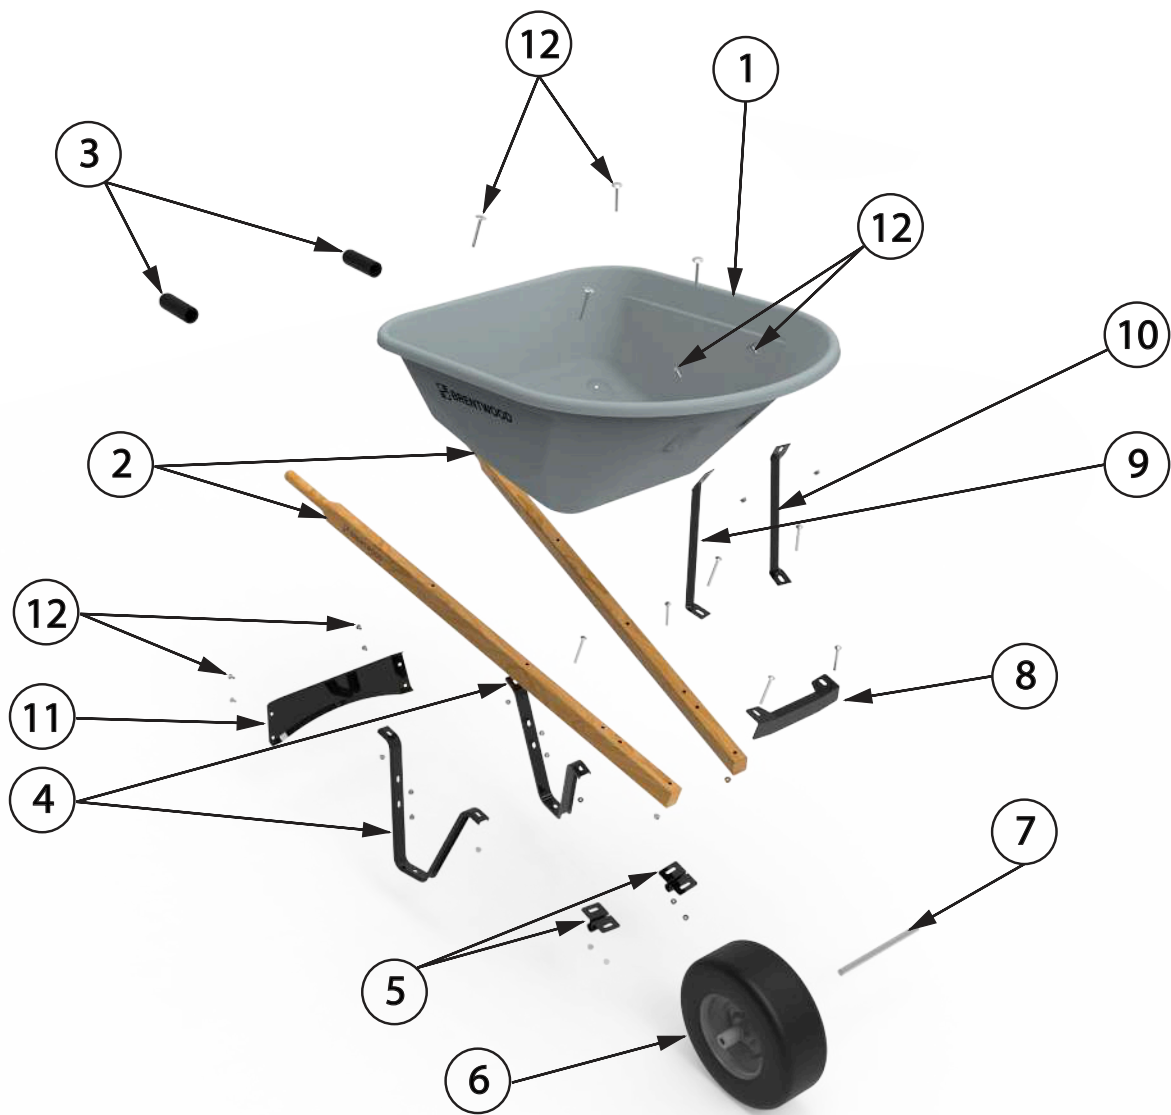

ACWB20210 - 6 CUBE SINGLE WHEEL		
#	PART NUMBER	DESCRIPTION
1	ACWB20288	PAN- HDPE 6 CUBE
2	CCWB16610	HANDLES
3	CCWB16517	HANDLE GRIPS
4	CCWB16310	LEG
5	CCWB19424	AXLE BRACKET
6	CCWB19532	TIRE
7	CCWB19534	3/4" AXLE 1 WHEEL
8	CCWB19694	NOSE PIECE V-TYPE
9	CCWB19405	FRONT BRACE (RIGHT)
10	CCWB19406	FRONT BRACE (LEFT)
11	CCWB19307	LEG BRACE ARCHED
12	CCWB20728	FASTENER SET - HDPE

ACWB20225 - 6 CUBE SINGLE WHEEL		
#	PART NUMBER	DESCRIPTION
1	ACWB20288	PAN- HDPE 6 CUBE
2	CCWB16610	HANDLES
3	CCWB16517	HANDLE GRIPS
4	CCWB16310	LEG
5	CCWB19424	AXLE BRACKET
6	CCWB19672	FLAT FREE TIRE
7	CCWB19534	3/4" AXLE 1 WHEEL
8	CCWB19694	NOSE PIECE V-TYPE
9	CCWB19405	FRONT BRACE (RIGHT)
10	CCWB19406	FRONT BRACE (LEFT)
11	CCWB19307	LEG BRACE ARCHED
12	CCWB20728	FASTENER SET - HDPE

ACWB20214 - 8 CUBE SINGLE WHEEL		
#	PART NUMBER	DESCRIPTION
1	ACWB20292	PAN- HDPE 8 CUBE
2	CCWB16610	HANDLES
3	CCWB16517	HANDLE GRIPS
4	CCWB16310	LEG
5	CCWB19424	AXLE BRACKET
6	CCWB19532	TURF TIRE
7	CCWB19534	3/4" AXLE 1 WHEEL
8	CCWB19694	NOSE PIECE V-TYPE
9	CCWB19405	FRONT BRACE (RIGHT)
10	CCWB19406	FRONT BRACE (LEFT)
11	CCWB19307	LEG BRACE ARCHED
12	CCWB20728	FASTENER SET - HDPE

ACWB20186 - 6 CUBE STEEL SINGLE WHEEL		
#	PART NUMBER	DESCRIPTION
1	CCWB20696	PAN- STEEL 6 CUBE
2	CCWB16610	HANDLES
3	CCWB16517	HANDLE GRIPS
4	CCWB16310	LEG
5	CCWB19424	AXLE BRACKET
6	CCWB19532	TURF TIRE
7	CCWB19534	3/4" AXLE 1 WHEEL
8	CCWB19694	NOSE PIECE V-TYPE
9	CCWB19405	FRONT BRACE (RIGHT)
10	CCWB19406	FRONT BRACE (LEFT)
11	CCWB19307	LEG BRACE ARCHED
12	CCWB19656	FASTENER SET - STEEL
13	CCWB16427	WOOD WEDGE