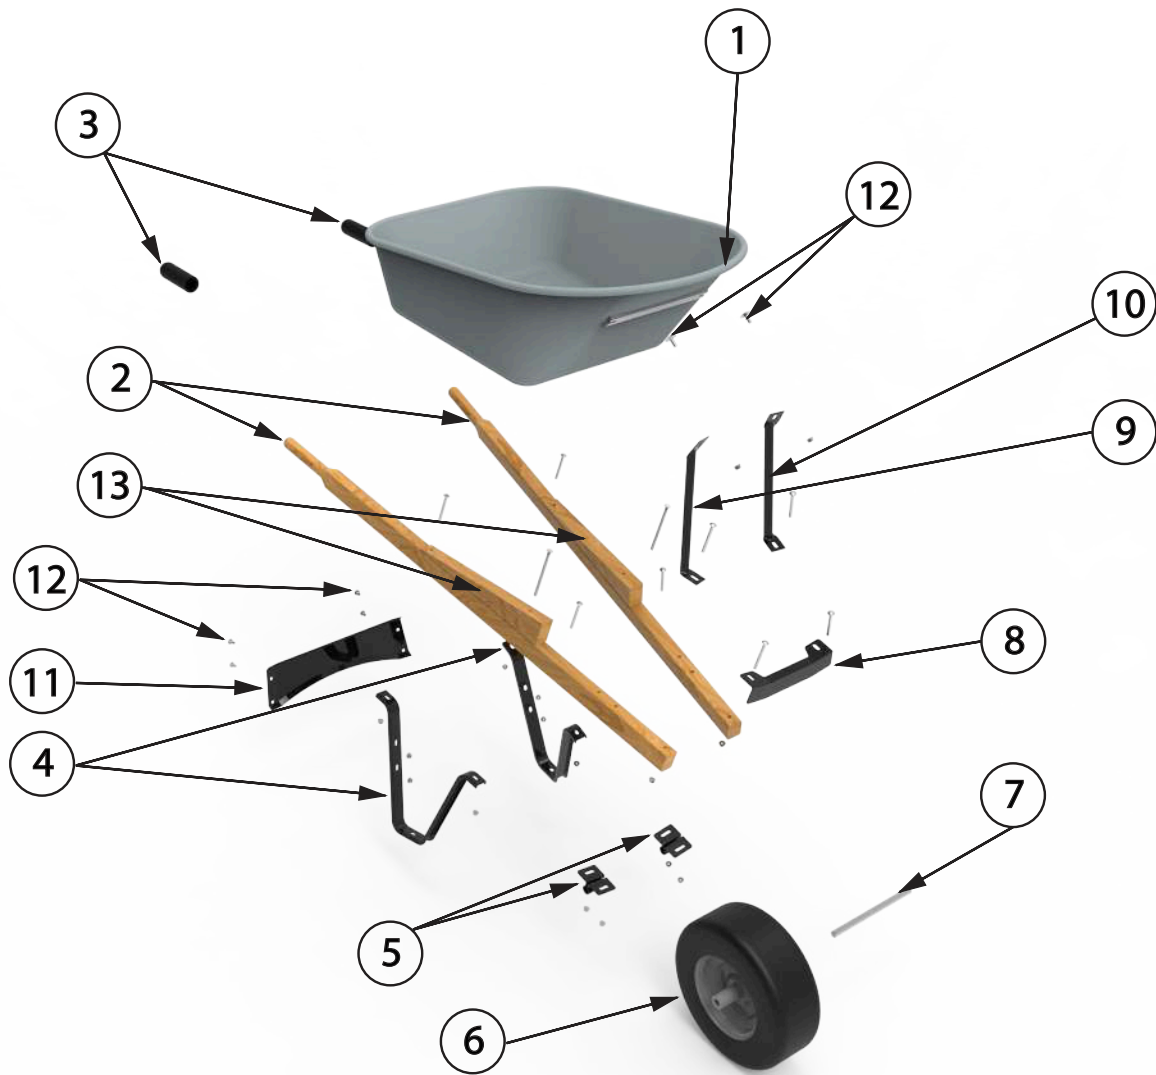

ACWB20210 - 6 CUBE SINGLE WHEEL		
#	PART NUMBER	DESCRIPTION
1	ACWB20288	PAN- HDPE 6 CUBE
2	CCWB16610	HANDLES
3	CCWB16517	HANDLE GRIPS
4	CCWB16310	LEG
5	CCWB19424	AXLE BRACKET
6	CCWB19532	TIRE
7	CCWB19534	3/4" AXLE 1 WHEEL
8	CCWB19694	NOSE PIECE V-TYPE
9	CCWB19405	FRONT BRACE (RIGHT)
10	CCWB19406	FRONT BRACE (LEFT)
11	CCWB19307	LEG BRACE ARCHED
12	CCWB20728	FASTENER SET - HDPE

ACWB20225 - 6 CUBE SINGLE WHEEL		
#	PART NUMBER	DESCRIPTION
1	ACWB20288	PAN- HDPE 6 CUBE
2	CCWB16610	HANDLES
3	CCWB16517	HANDLE GRIPS
4	CCWB16310	LEG
5	CCWB19424	AXLE BRACKET
6	CCWB19672	FLAT FREE TIRE
7	CCWB19534	3/4" AXLE 1 WHEEL
8	CCWB19694	NOSE PIECE V-TYPE
9	CCWB19405	FRONT BRACE (RIGHT)
10	CCWB19406	FRONT BRACE (LEFT)
11	CCWB19307	LEG BRACE ARCHED
12	CCWB20728	FASTENER SET - HDPE

ACWB20214 - 8 CUBE SINGLE WHEEL		
#	PART NUMBER	DESCRIPTION
1	ACWB20292	PAN- HDPE 8 CUBE
2	CCWB16610	HANDLES
3	CCWB16517	HANDLE GRIPS
4	CCWB16310	LEG
5	CCWB19424	AXLE BRACKET
6	CCWB19532	TURF TIRE
7	CCWB19534	3/4" AXLE 1 WHEEL
8	CCWB19694	NOSE PIECE V-TYPE
9	CCWB19405	FRONT BRACE (RIGHT)
10	CCWB19406	FRONT BRACE (LEFT)
11	CCWB19307	LEG BRACE ARCHED
12	CCWB20728	FASTENER SET - HDPE

ACWB20186 - 6 CUBE STEEL SINGLE WHEEL		
#	PART NUMBER	DESCRIPTION
1	CCWB20696	PAN- STEEL 6 CUBE
2	CCWB16610	HANDLES
3	CCWB16517	HANDLE GRIPS
4	CCWB16310	LEG
5	CCWB19424	AXLE BRACKET
6	CCWB19532	TURF TIRE
7	CCWB19534	3/4" AXLE 1 WHEEL
8	CCWB19694	NOSE PIECE V-TYPE
9	CCWB19405	FRONT BRACE (RIGHT)
10	CCWB19406	FRONT BRACE (LEFT)
11	CCWB19307	LEG BRACE ARCHED
12	CCWB19656	FASTENER SET - STEEL
13	CCWB16427	WOOD WEDGE