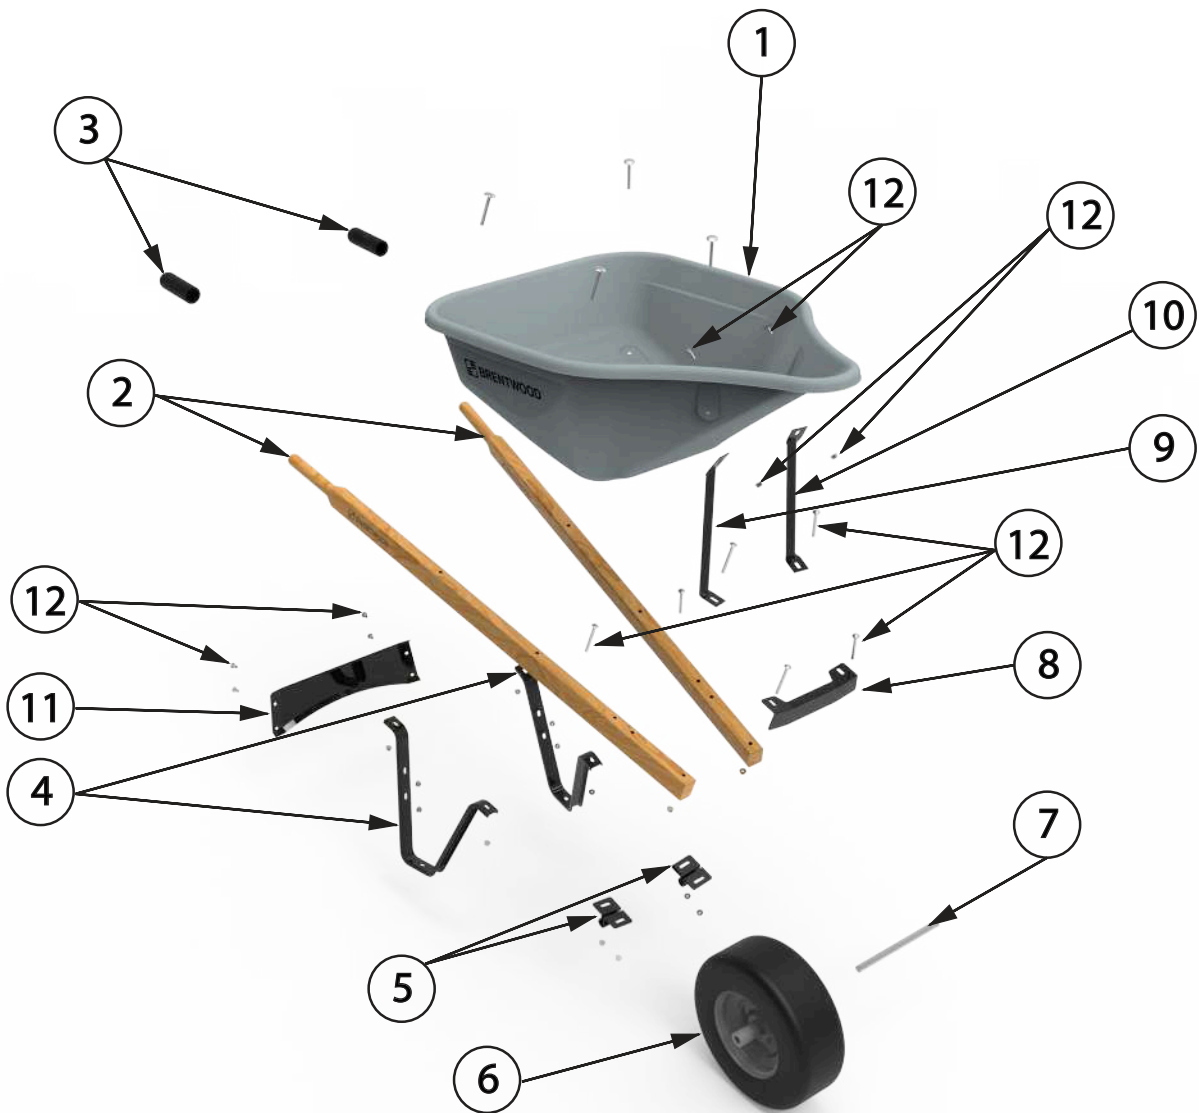

ACWB20262 - 6 CUBE POUR SPOUT SINGLE WHEEL		
#	PART NUMBER	DESCRIPTION
1	ACWB20271	PAN- HDPE POUR 6 CUBE
2	CCWB16610	HANDLES
3	CCWB16517	HANDLE GRIPS
4	CCWB16310	LEG
5	CCWB19424	AXLE BRACKET
6	CCWB19672	FLAT FREE TIRE
7	CCWB19534	3/4" AXLE 1 WHEEL
8	CCWB19694	NOSE PIECE V-TYPE
9	CCWB16665	FRONT BRACE
10	CCWB16665	FRONT BRACE
11	CCWB19307	LEG BRACE ARCHED
12	CCWB20728	FASTENER SET - HDPE